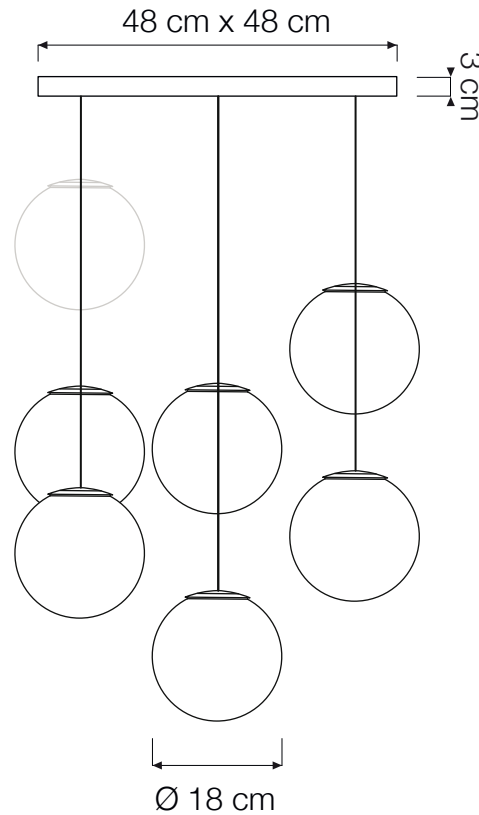

# SEI LUNE PENDANT

**Sei lune (6 x Ø 18) max 6 x 8W | E14 (230V) - E12 (120V)**  
Equivalent W dimmable LED bulbs compatible | rec. LED 6 x 3,5W

Led color temperature recommended:  
neutral white 4200 °K / warm white 2700 °K

### COLOR

○ white

INCLUDES 130 CM CORD AND METAL CEILING BASE. CUSTOM CORD LENGTHS ARE AVAILABLE FOR AN ADDITIONAL CHARGE. BULBS ARE NOT INCLUDED.

RECYCLED CARDBOARD

PROUDLY DESIGNED AND MADE  
IN ROME | ITALY