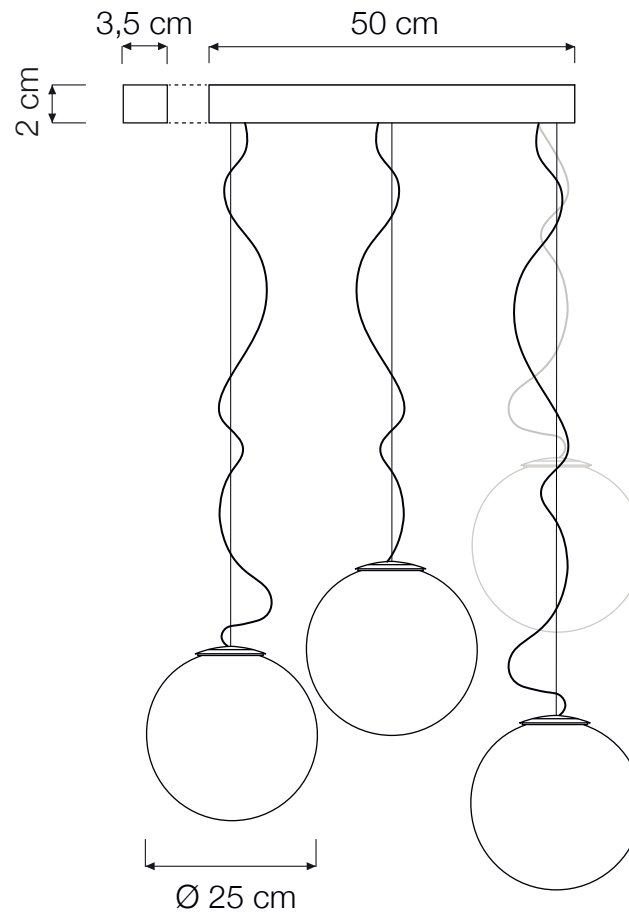

TRE LUNE PENDANT

Tre lune (3 x Ø 25) max 3 x 30W | E14 (230V) - E12 (120V)
Equivalent W dimmable LED bulbs compatible | rec. LED 3 x 6W

Led color temperature recommended:
neutral white 4200 °K / warm white 2700 °K

MATERIALS

Steel, nebulite (fiberglass), polycarbonate

COLOR

○ white

INCLUDES 130 CM CORD AND METAL CEILING BASE. CUSTOM CORD LENGTHS ARE AVAILABLE FOR AN ADDITIONAL CHARGE. BULBS ARE NOT INCLUDED.

RECYCLED CARDBOARD