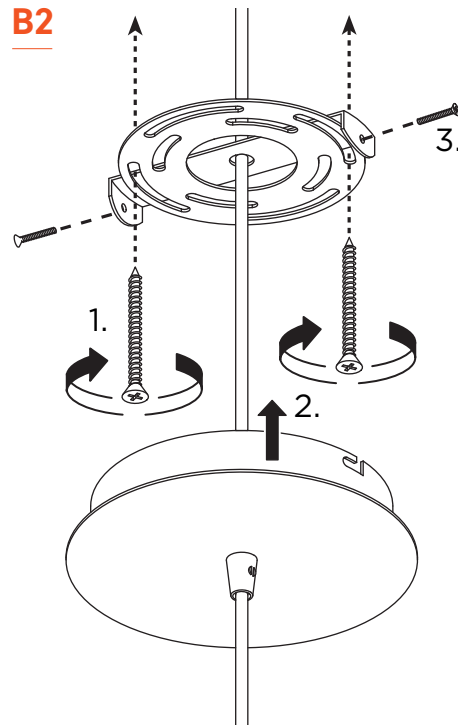

IMPORTANT

Always shut off power before cleaning and maintenance.

All products are manufactured to meet or exceed North American standards C22.2-250, UL 1598, C22.2-12, C22.2.9, UL 153.

All preparation for installation of fixture is to be provided by the end user.

The description and measurements on this drawing are for information purposes only.

VISO © 2018 All rights reserved.

MADE WITH ♥ IN TORONTO

B2