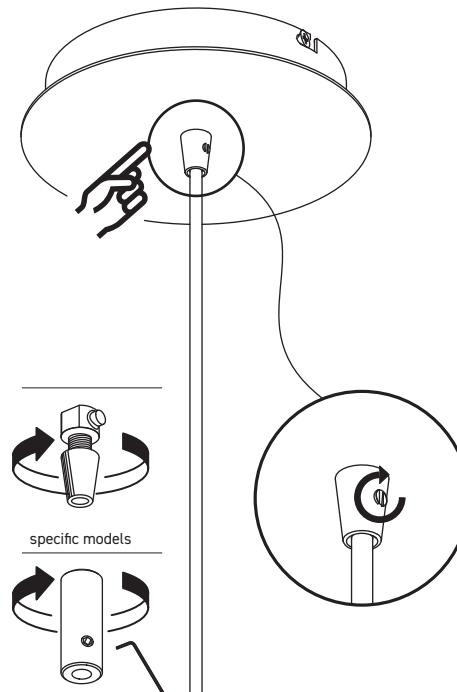

B3

specific models

C1