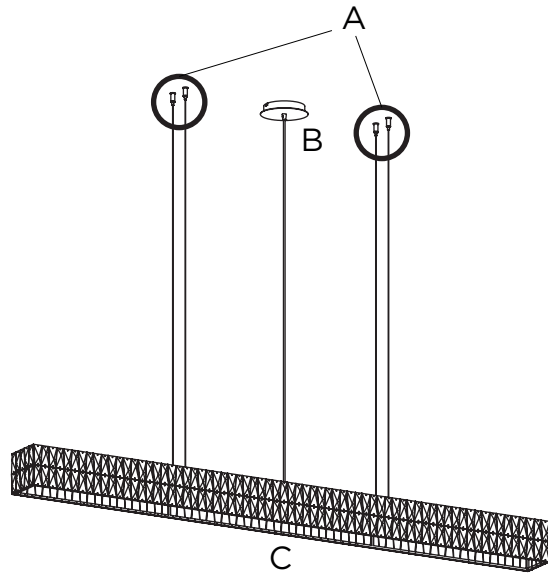

VISO LIGHTING

Its Thyme

GIA

INSTALLATION MANUAL

G9 (120V/220V)

SM – 5x G9 25W max

MM – 7x G9 25W max

GM – 10x G9 25W max

A - Stell cable
B - Canopy
C - Bulb

A1

4x

A2

4x

B1

IMPORTANT

Always shut off power before cleaning and maintenance.