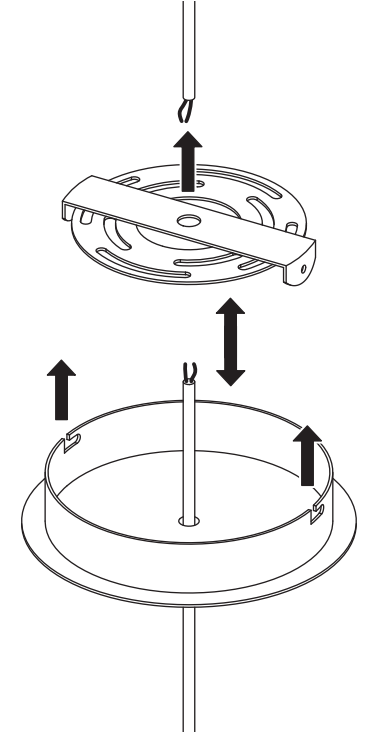

A - Stell cable
B - Canopy
C - Bulb

A1

4x

A2

4x

B1

IMPORTANT

Always shut off power before cleaning and maintenance.

All products are manufactured to meet or exceed North American standards C22.2-250, UL 1598, C22.2-12, C22.2.9, UL 153.

All preparation for installation of fixture is to be provided by the end user.

The description and measurements on this drawing are for information purposes only.