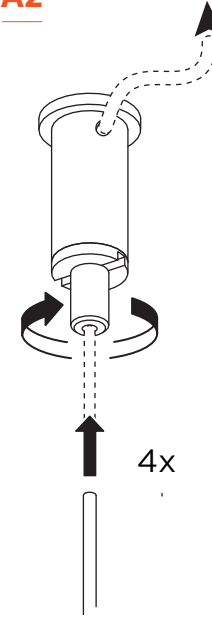

VISO LIGHTING

Its Thyme

GIA

INSTALLATION MANUAL

G9 (120V/220V)

SM – 5x G9 25W max

MM – 7x G9 25W max

GM – 10x G9 25W max

A - Stell cable
B - Canopy
C - Bulb

A1

4x

A2

4x

B1

IMPORTANT

Always shut off power before cleaning and maintenance.