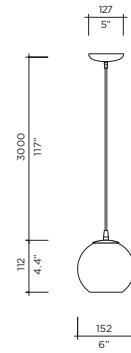

FORT KNOX SPECS

Model Size **Fort Knox Suspension**
500
Ref. # GM.07.798.___
Bulb E26 / E27 (120V/220V)
1 x 75W max (Incandescent)
1 x 75W equivalent

Model Size **Fort Knox Suspension**
400
Ref. # MM.07.798.___
Bulb E26 / E27 (120V/220V)
1 x 75W max (Incandescent)
1 x 75W equivalent

Model Size **Fort Knox Suspension**
300
Ref. # SM.07.798.___
Bulb E26 / E27 (120V/220V)
1 x 60W max (Incandescent)
1 x 60W equivalent

Model Size **Fort Knox Suspension**
152
Ref. # BM.07.798.___
Bulb G-4 Bi-Pin (12V-120V/220V)
1 x 20W max (G4 Halogen)
1 x 2W LED (G4)

Spun metal body with white interior.
BM size only.

METALLIC FINISHES

	BM	SM	MM	GM	CE	Intertek
Lbs	2.5	4	7	9		
Kg	1.1	1.8	3.2	4.1		