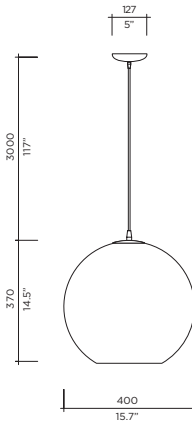

FORT KNOX SPECS

Model Size **Fort Knox Suspension**
500
Ref. # GM.07.798.___
Bulb E26 / E27 (120V/220V)
1 x 75W max (Incandescent)
1 x 75W equivalent

Model Size **Fort Knox Suspension**
400
Ref. # MM.07.798.___
Bulb E26 / E27 (120V/220V)
1 x 75W max (Incandescent)
1 x 75W equivalent

Model Size **Fort Knox Suspension**
300
Ref. # SM.07.798.___
Bulb E26 / E27 (120V/220V)
1 x 60W max (Incandescent)
1 x 60W equivalent

Model Size **Fort Knox Suspension**
152
Ref. # BM.07.798.___
Bulb G-4 Bi-Pin (12V-120V/220V)
1 x 20W max (G4 Halogen)
1 x 2W LED (G4)

Spun metal body with white interior.
BM size only.

METALLIC FINISHES

	BM	SM	MM	GM	CE	Intertek
Lbs	2.5	4	7	9		
Kg	1.1	1.8	3.2	4.1		