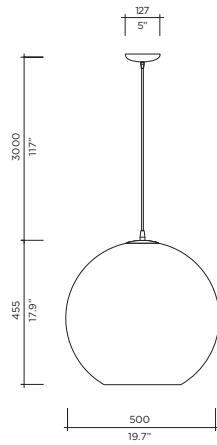

FORT KNOX SPECS

Model Size **Fort Knox Suspension**
500
Ref. # GM.07.798.___
Bulb E26 / E27 (120V/220V)
1 x 75W max (Incandescent)
1 x 75W equivalent

Model Size **Fort Knox Suspension**
400
Ref. # MM.07.798.___
Bulb E26 / E27 (120V/220V)
1 x 75W max (Incandescent)
1 x 75W equivalent

Model Size **Fort Knox Suspension**
300
Ref. # SM.07.798.___
Bulb E26 / E27 (120V/220V)
1 x 60W max (Incandescent)
1 x 60W equivalent

Model Size **Fort Knox Suspension**
152
Ref. # BM.07.798.___
Bulb G-4 Bi-Pin (12V-120V/220V)
1 x 20W max (G4 Halogen)
1 x 2W LED (G4)

Spun metal body with white interior.
BM size only.

METALLIC FINISHES

	BM	SM	MM	GM	CE	Intertek
Lbs	2.5	4	7	9		
Kg	1.1	1.8	3.2	4.1		