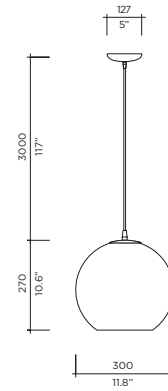

FORT KNOX SPECS

Model Size **Fort Knox Suspension**
500
Ref. # GM.07.798.___
Bulb E26 / E27 (120V/220V)
1 x 75W max (Incandescent)
1 x 75W equivalent

Model Size **Fort Knox Suspension**
400
Ref. # MM.07.798.___
Bulb E26 / E27 (120V/220V)
1 x 75W max (Incandescent)
1 x 75W equivalent

Model Size **Fort Knox Suspension**
300
Ref. # SM.07.798.___
Bulb E26 / E27 (120V/220V)
1 x 60W max (Incandescent)
1 x 60W equivalent

Model Size **Fort Knox Suspension**
152
Ref. # BM.07.798.___
Bulb G-4 Bi-Pin (12V-120V/220V)
1 x 20W max (G4 Halogen)
1 x 2W LED (G4)

Spun metal body with white interior.
BM size only.

METALLIC FINISHES

	BM	SM	MM	GM	CE	Intertek
Lbs	2.5	4	7	9		
Kg	1.1	1.8	3.2	4.1		