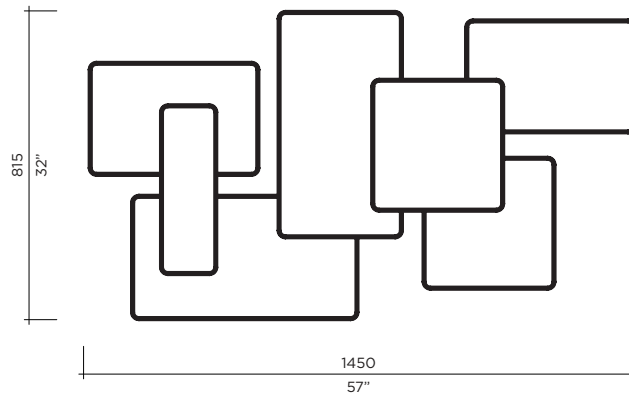

## BRIGGS SPECS

Model **Briggs Suspension**  
 Size 600  
 Ref. # GM.07.188.\_\_\_  
 Bulb 1x25W LED  
 3000K

Model **Briggs Suspension**  
 Size 450  
 Ref. # MM.07.188.\_\_\_  
 Bulb 1x18W LED  
 3000K

Model **Briggs Suspension**  
 Size 350  
 Ref. # SM.07.188.\_\_\_  
 Bulb 1x16W LED  
 3000K

Model **Briggs Suspension**  
 Size 150  
 Ref. # BM.07.188.\_\_\_  
 Bulb 1x9W LED  
 3000K

Model **Briggs Suspension**  
 Size 150, 350, 450, 600  
 Ref. # 4MM.07.188.\_\_\_  
 Bulb 68W LED  
 3000K

Model **Briggs Suspension**  
 Size 150, 350, 450, 600  
 Ref. # 7MM.07.188.\_\_\_  
 Bulb 127W LED  
 3000K

**AVAILABLE FINISHES**

	BM	SM	MM	GM
Lbs	10.5	13.3	16.3	21.6
Kg	4.8	6	7.4	9.8