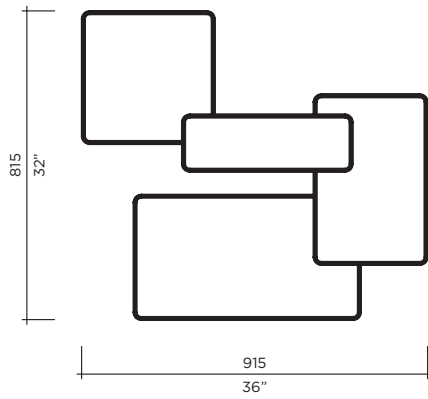

## BRIGGS SPECS

Model **Briggs Suspension**  
 Size 600  
 Ref. # GM.07.188.\_\_\_  
 Bulb 1x25W LED  
 3000K

Model **Briggs Suspension**  
 Size 450  
 Ref. # MM.07.188.\_\_\_  
 Bulb 1x18W LED  
 3000K

Model **Briggs Suspension**  
 Size 350  
 Ref. # SM.07.188.\_\_\_  
 Bulb 1x16W LED  
 3000K

Model **Briggs Suspension**  
 Size 150  
 Ref. # BM.07.188.\_\_\_  
 Bulb 1x9W LED  
 3000K

Model **Briggs Suspension**  
 Size 150, 350, 450, 600  
 Ref. # 4MM.07.188.\_\_\_  
 Bulb 68W LED  
 3000K

Model **Briggs Suspension**  
 Size 150, 350, 450, 600  
 Ref. # 7MM.07.188.\_\_\_  
 Bulb 127W LED  
 3000K

**AVAILABLE FINISHES**

	BM	SM	MM	GM
Lbs	10.5	13.3	16.3	21.6
Kg	4.8	6	7.4	9.8