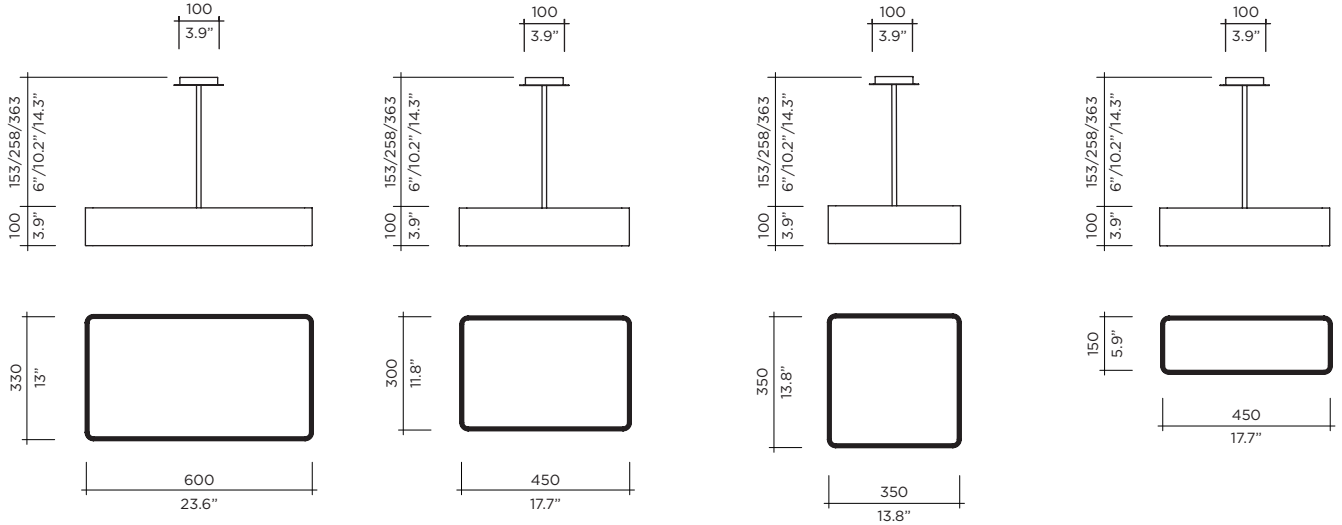

## BRIGGS SPECS

Model **Briggs Suspension**  
 Size 600  
 Ref. # GM.07.188.\_\_\_  
 Bulb 1x25W LED  
 3000K

Model **Briggs Suspension**  
 Size 450  
 Ref. # MM.07.188.\_\_\_  
 Bulb 1x18W LED  
 3000K

Model **Briggs Suspension**  
 Size 350  
 Ref. # SM.07.188.\_\_\_  
 Bulb 1x16W LED  
 3000K

Model **Briggs Suspension**  
 Size 150  
 Ref. # BM.07.188.\_\_\_  
 Bulb 1x9W LED  
 3000K

Model **Briggs Suspension**  
 Size 150, 350, 450, 600  
 Ref. # 4MM.07.188.\_\_\_  
 Bulb 68W LED  
 3000K

Model **Briggs Suspension**  
 Size 150, 350, 450, 600  
 Ref. # 7MM.07.188.\_\_\_  
 Bulb 127W LED  
 3000K

**AVAILABLE FINISHES**

	BM	SM	MM	GM
Lbs	10.5	13.3	16.3	21.6
Kg	4.8	6	7.4	9.8