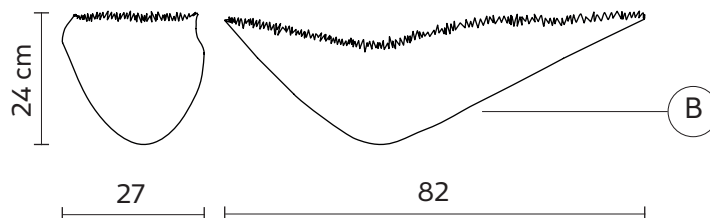

MODY DICK wall lamp

Matteo Ugolini design

year 2013

TECHNICAL SHEET - **AP646P**

STRUCTURE "B"

material	fiberglass	
outer surface	smooth	
inner part	rough	
colour	white	

ELECTRICAL CABLE

socket	E26
source	max 2x18W LED
energy class	from E to A++

PACKAGING

nr.of collis	1
net weight/kg	1,7
gross weight/kg	3
packaging/cm	38x38x148

EMISSION OF LIGHT

one directional

	direct
	filtered
	indirect
	none

CERTIFICATION

bulb not provided

available also as: suspension