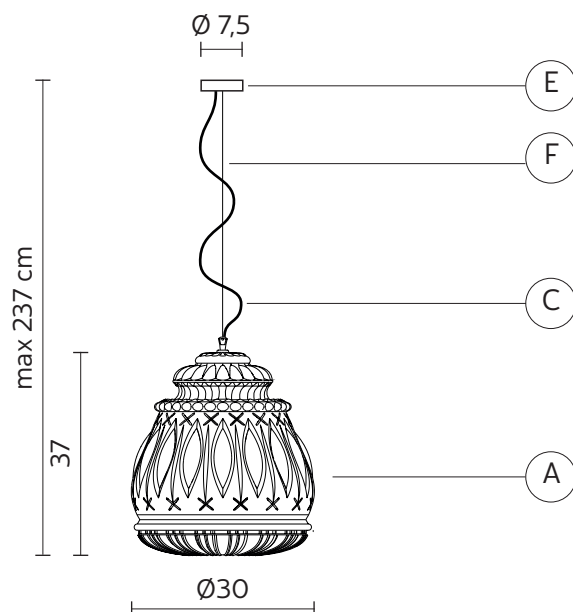

GINGER suspension

Edmondo Testaguzza design

year 2015

TECHNICAL SHEET - SE116 3A V11

STRUCTURE "A"

material glass
colour yellow

CEILING CUP "E"

material metal
colour transparent

ELECTRICAL CABLE "C"

material fabric cable
colour black

SUSPENSION CABLE "F"

material steel

ELECTRICAL SYSTEM

socket E26
source max 1x18w LED
energy class from E to A++

PACKAGING

nr. of collis 1
net weight/kg 5
gross weight/kg 9
packaging/cm 47x47x47

EMISSION OF LIGHT

one-directional

direct
 filtered
 indirect
 none

CERTIFICATION

bulb not provided

COLLECTION