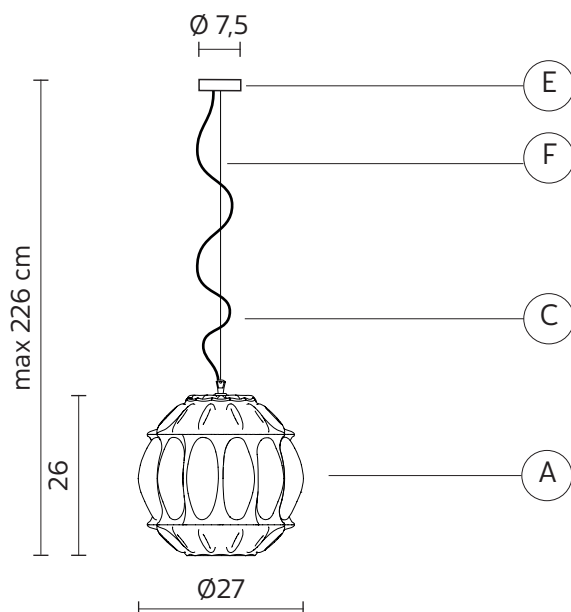

GINGER suspension

Edmondo Testaguzza design

year 2015

TECHNICAL SHEET - SE116 2A V11

STRUCTURE "A"

material glass
colour yellow

CEILING CUP "E"

material metal
colour transparent

ELECTRICAL CABLE "C"

material fabric cable
colour black

SUSPENSION CABLE "F"

material steel

ELECTRICAL SYSTEM

socket E26
source max 1x18w LED
energy class from E to A++

PACKAGING

nr. of collis 1
net weight/kg 2,9
gross weight/kg 4,2
packaging/cm 38x38x42

EMISSION OF LIGHT

one-directional

 direct
 filtered
 indirect
 none

CERTIFICATION

bulb not provided

COLLECTION

SE1161FV11

SE1161AV11