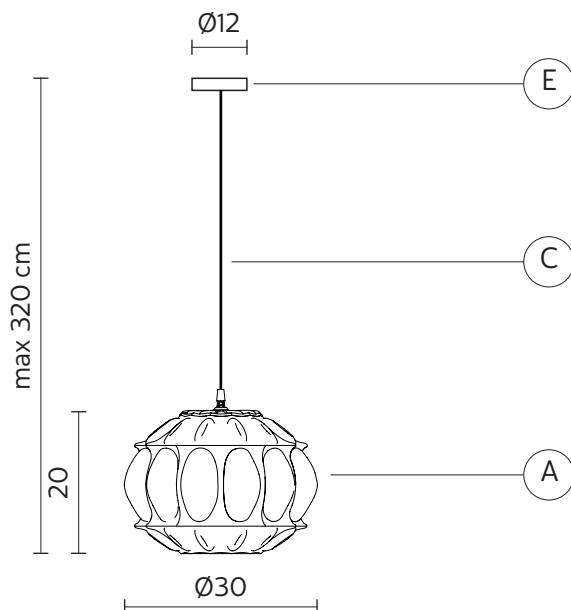

GINGER suspension

Edmondo Testaguzza design

year 2015

TECHNICAL SHEET - SE116 1F V1E

STRUCTURE "A"

material glass
colour smoked

CEILING CUP "E"

material metal
colour transparent

ELECTRICAL CABLE "C"

material neoprene
colour black

ELECTRICAL SYSTEM

socket E26
source max 1x18w LED
energy class from E to A++

PACKAGING

nr. of collis 1
net weight/kg 2,8
gross weight/kg 4,1
packaging/cm 43x42x32