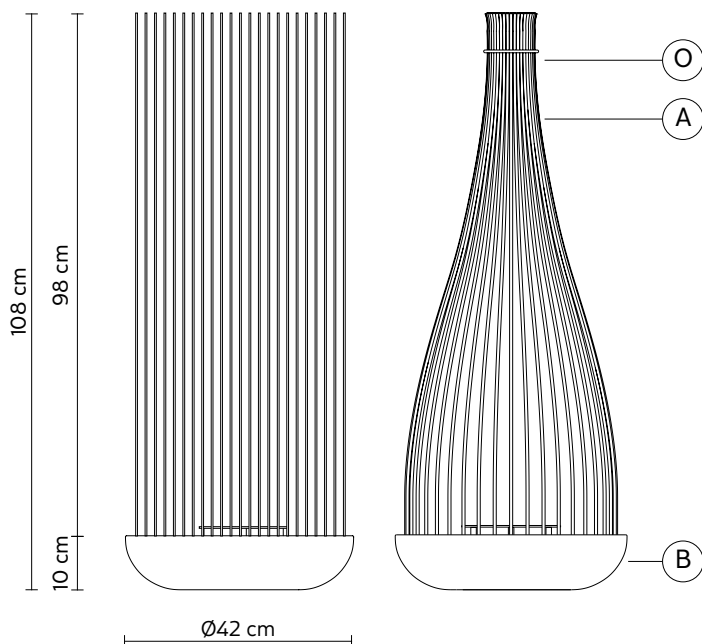

### PACKAGING

n° cartons	2
net weight/kg	13 (A+B)
gross weight/kg	16 (A+B)
packaging/cm	10x10x140 (A) - 51x51x32 (B)

### LIGHT EMISSION

unidirectional

LED	equipped
-----	----------