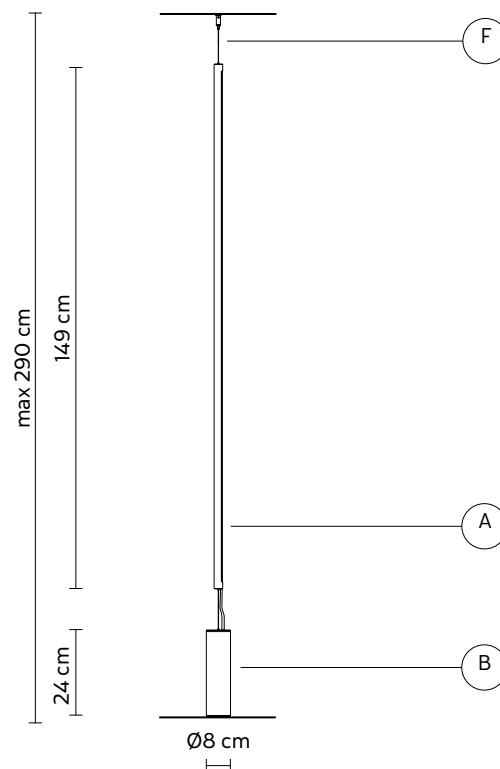

CUPIDO floor lamp

Matteo Ugolini design

year 2020

DATA SHEET - HP194B3 V1U

BASE "B"

material	metal
colour	matt black

LAMP "A"

material	aluminum
colour	matt black

ELECTRICAL CABLE

colour	black
length	4 meters

ELECTRICAL SYSTEM

source	module LED 24V 28W, 3100 lumen CRI $\geq$90 class A+ dimmable/tunable white (2700K-5000K) by app

PACKAGING

n° cartons	1
net weight/kg	3,4
gross weight/kg	5,1
packaging/cm	10x10x210

LIGHT EMISSION

unidirectional

	direct
	filtered
	indirect
	absence

COMPLIANT WITH

DRY LOCATION

LED	equipped
power supply	equipped

APP

downloadable via google play store, app store apple

COLLECTION

also available pendant version