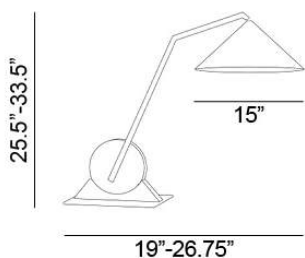

Northern

Gear Table

Design by: Johan Lindsten

If the phrase “like a cog in a wheel” brings to mind old industrial fittings, we must introduce the Gear table lamp because it is so contemporary in its cleverness, it will be a stand-out in interiors from modern to loft contemporary. The smartness of this lamp, designed by Johan Lindstén, eclipses its style, as the shade height and angle are adjustable by merely moving a lever. Made of aluminum and steel, the Gear table lamp comes in a matte black finish that enhances the masculinity of its lines. We also offer the Gear in a floor lamp.

Ordering Matrix

Model

411 = Black

LED

1 x 4.5W E26, A19, 2700K

*GU24 base available upon request.

Finish

BLK = Black

Fixture as shown

411	LED	BLK
Gear Table	1 x 4.5W	Black

Finishes

Black

Its Thyme