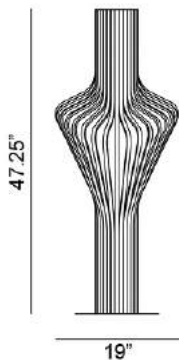

Northern

Diva Floor

As if merrily dancing from its tether to the ceiling, the Diva floor lamp, designed by Peter Natedal and Thomas Kalvatn Egset for Northern Lighting, lives up to her name given her larger-than-life personality. Made of bent plywood in laminated oak, walnut or smoked oak, its spiraling midriff morphs into two distinctive versions of itself from different vantage points. The inner stem supports a mouth-blown glass globe with a frosted surface that softens the light.

Ordering Matrix

Model

370 = Oak
371 = Walnut
372 = Smoked Oak

LED

1 x 9.5W E26, A19

CFL

1 x 15W E26, Globe

Finish

OAK = Oak
WAL = Walnut
SMK OAK = Smoked Oak

Fixture as shown

371	LED	WAL
Diva Floor	1 x 9.5	Walnut

Finishes

Oak Walnut Smoked Oak

Design by: Peter Natedal & Thomas Kalvatn Egset

Its Thyme