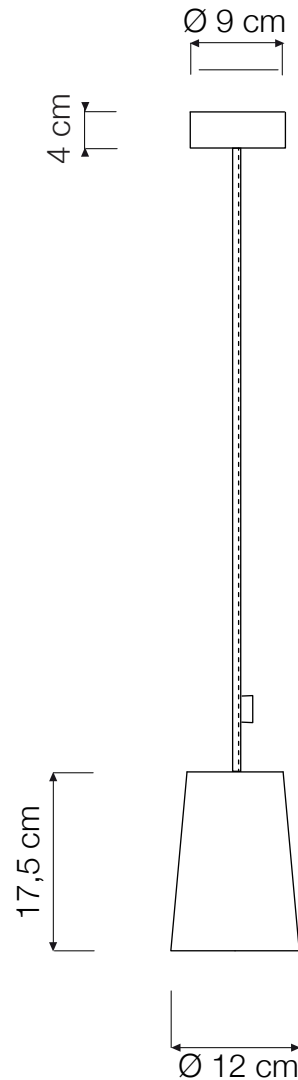

PAINT PENDANT

Paint (Ø 12 cm x 17,5 cm) max 30W | E14 (230V) - E12 (120V)
Equivalent W dimmable LED bulbs compatible | rec. LED 6W

Led color temperature recommended:
neutral white 4200 °K / warm white 2700 °K

COLOR

○ white (transparent)

BICOLOR VERSION

OUTER COLOR

● grey (concrete)
● black (blackboard)

INNER COLOR

● red ● gold
● orange ● bronze
● turquoise ● silver
○ white
● blue
● magenta

INCLUDES 130 CM CORD, TEXTILE CABLE COVER AND LAPRENE (RUBBER) CEILING CANOPY. CUSTOM CORD LENGTHS ARE AVAILABLE FOR AN ADDITIONAL CHARGE. BULBS ARE NOT INCLUDED.