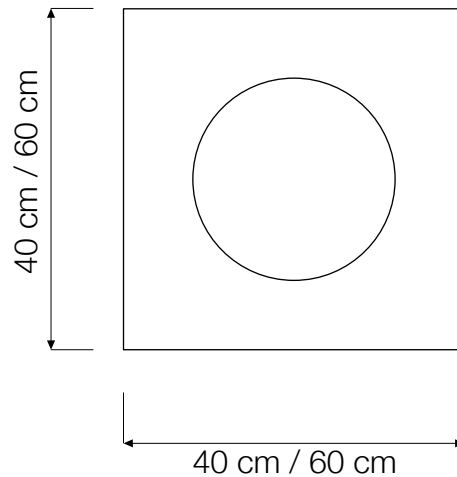

## WALL LAMP

**Washmachine 1** (40 x 40 x 7 cm) max 100W | R7S  
Equivalent W dimmable LED bulbs compatible | rec. LED 20W

**Washmachine 2** (60 x 60 x 7 cm) max 100W | R7S  
Equivalent W dimmable LED bulbs compatible | rec. LED 20W