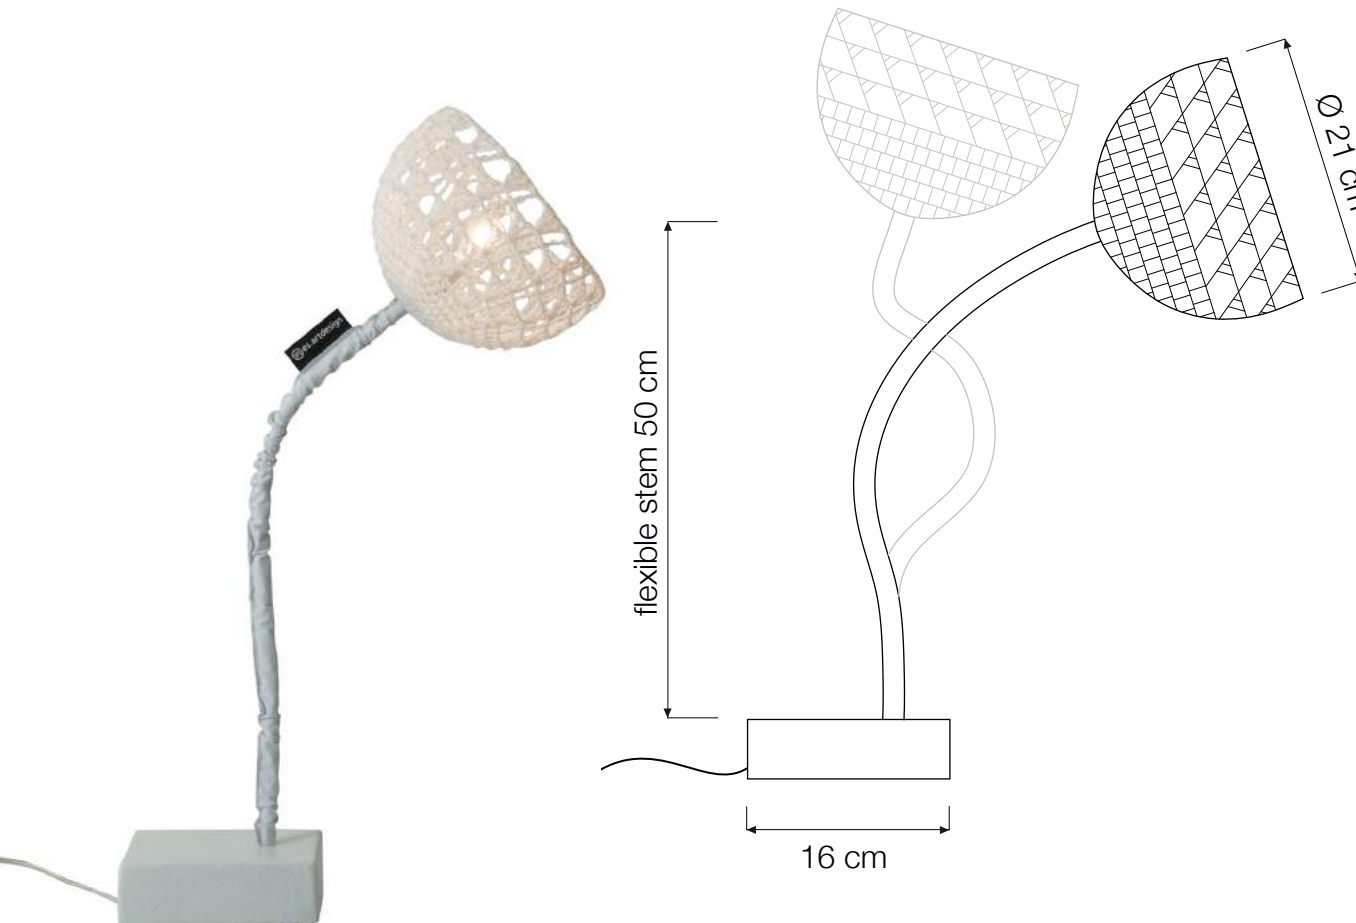

TRAMA T2

TABLE LAMP

Trama T2 (Ø 21 cm x 14 cm) max 30W | E14 (230V) - E12 (120V)
LED bulbs compatible | rec. LED 6W

Led color temperature recommended:
neutral white 4200 °K / warm white 2700 °K

MATERIALS

Cast-iron, steel, nylon, resin, 100% cotton
handmade

CANOPY COLOR

white

BASE/STEM COLOR

white

INCLUDES 200 CM CORD AND SWITCH.
BULBS ARE NOT INCLUDED.

AVAILABLE WITH ELECTRONIC [LED DIMMER](#).

RECYCLED CARDBOARD

PROUDLY DESIGNED AND MADE
IN ROME | ITALY