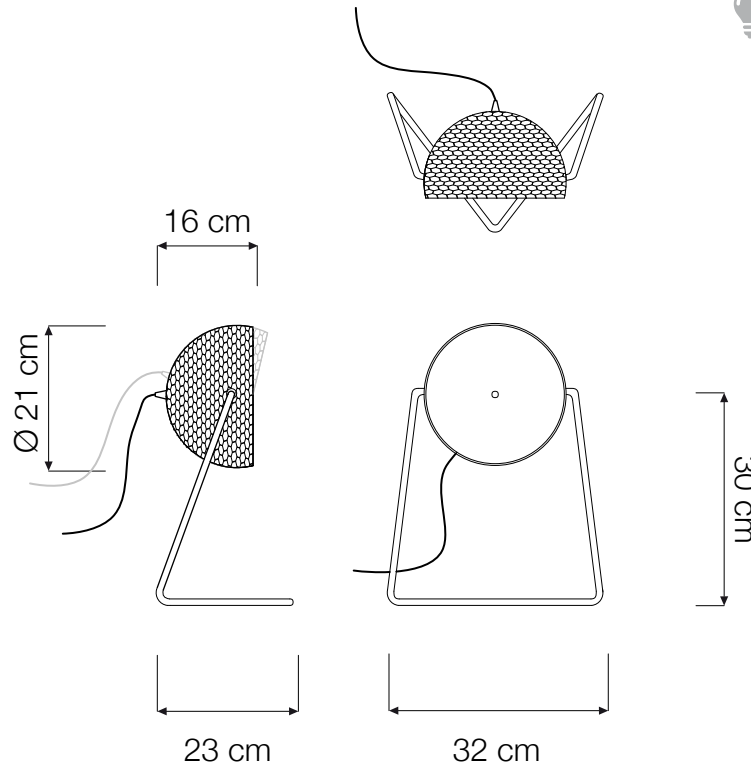

## TABLE LAMP

**Trama T1** (Ø 21 cm x 16 cm) max 30W | E14 (230V) - E12 (120V)  
LED bulbs compatible | rec. LED 6W

Led color temperature recommended:  
neutral white 4200 °K / warm white 2700 °K

### CANOPY COLOR

 white