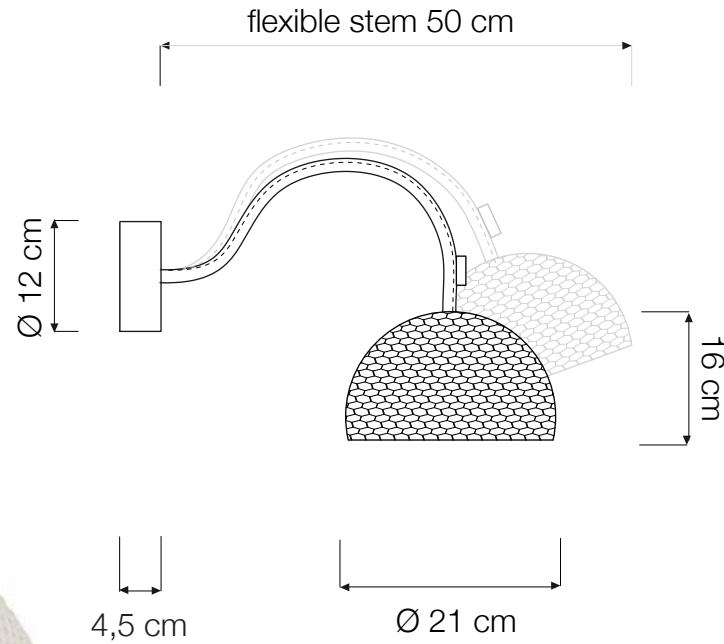

TRAMA A1

WALL LAMP

Trama A1 (Ø 21 x 16 cm) max 30W | E14 (230V) - E12 (120V)
Equivalent W dimmable LED bulbs compatible | rec. LED 6W

Led color temperature recommended:
neutral white 4200 °K / warm white 2700 °K

MATERIALS

Laprene, steel, nylon, resin, 100% cotton
handmade

CANOPY COLOR

white

BASE/STEM COLOR

black

white

BULBS ARE NOT INCLUDED.