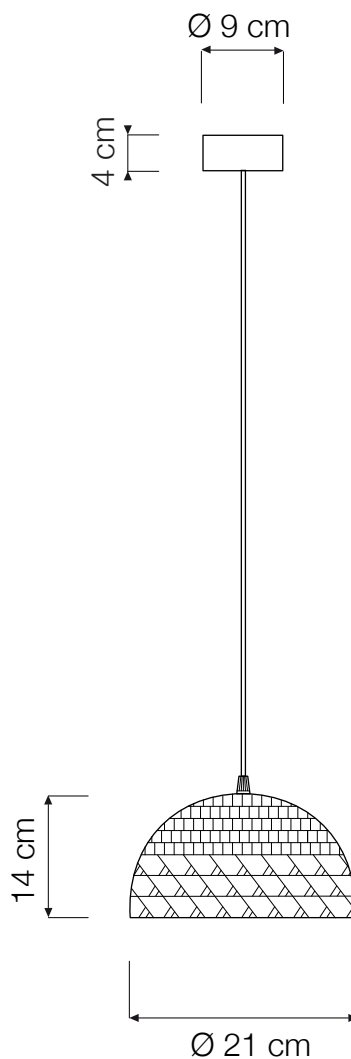

# TRAMA 2 PENDANT

**Trama 2** ( $\varnothing 21\text{ cm} \times 14\text{ cm}$ ) max 30W | E14 (230V) - E12 (120V)  
Equivalent W dimmable LED bulbs compatible | rec. LED 6W

Led color temperature recommended:  
neutral white 4200 °K / warm white 2700 °K

### CABLE COLOR

INCLUDES 130 CM CORD AND LAPRENE (RUBBER) CEILING CANOPY.  
BULBS ARE NOT INCLUDED.

RECYCLED CARDBOARD

PROUDLY DESIGNED AND MADE  
IN ROME | ITALY

RESPONSIBLE HANDMADE  
QUALITY

WET CLOTH RECOMMENDED  
CLEANING