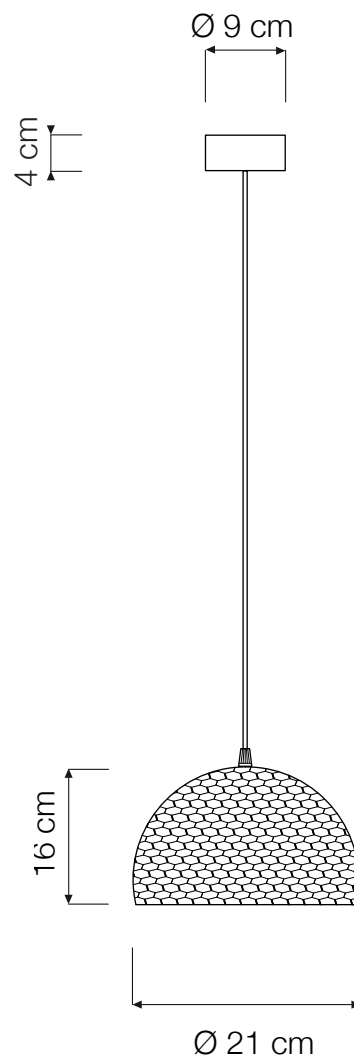

TRAMA 1 PENDANT

Trama 1 ($\varnothing 21$ cm x 16 cm) max 30W | E14 (230V) - E12 (120V)
Equivalent W dimmable LED bulbs compatible | rec. LED 6W

Led color temperature recommended:
neutral white 4200 °K / warm white 2700 °K

MATERIALS

Laprene, resin, viscose, 100% cotton
handmade

CANOPY COLOR

CABLE COLOR

INCLUDES 130 CM CORD AND LAPRENE (RUBBER) CEILING CANOPY.
BULBS ARE NOT INCLUDED.

RECYCLED CARDBOARD

PROUDLY DESIGNED AND MADE
IN ROME | ITALY