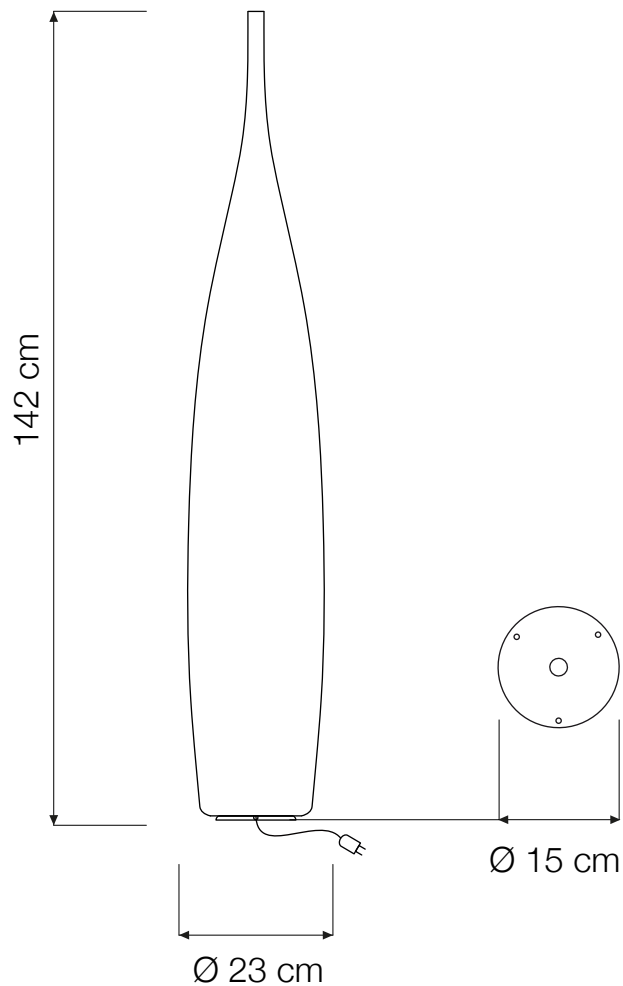

TANK 1 OUT

OUTDOOR LAMP

Tank 1 out (Ø 23 x 142 cm) max 100W | E27 (230V) - E26 (120V)
LED bulbs compatible | rec. LED 13W
IP 65

Led color temperature recommended:
neutral white 4200 °K / warm white 2700 °K

MATERIALS

Nebulite (fiberglass), laprene

COLOR

INCLUDES 200 CM CORD WITH PLUG.
BULBS ARE NOT INCLUDED.

RECYCLED CARDBOARD

PROUDLY DESIGNED AND MADE
IN ROME | ITALY

RESPONSIBLE HANDMADE
QUALITY

WET CLOTH RECOMMENDED
CLEANING