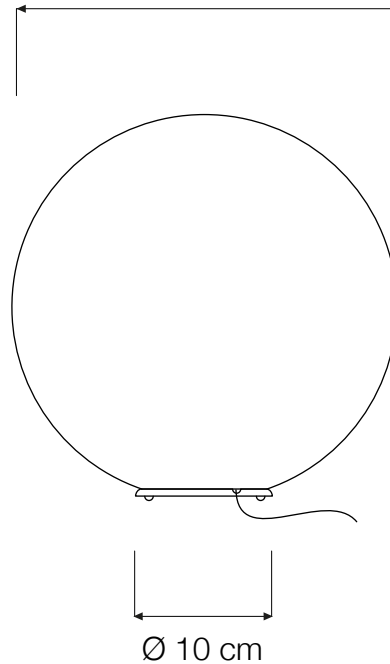

T.MOON MICRO/1/2

TABLE LAMP Ø 18/25/35

Ø 18 cm / Ø 25 cm / Ø 35 cm

T.moon micro (Ø 18 cm) max 8W | E14 (230V) - E12 (120V)
LED bulbs compatible | rec. LED 6W

T.moon 1 (Ø 25 cm) max 40W | E14 (230V) - E12 (120V)
LED bulbs compatible | rec. LED 8W

T.moon 2 (Ø 35 cm) max 50W | E27 (230V) - E26 (120V)
LED bulbs compatible | rec. LED 13W

Led color temperature recommended:
neutral white 4200 °K / warm white 2700 °K

MATERIALS

Nebulite (fiberglass), polycarbonate

COLOR

INCLUDES 200 CM CORD AND SWITCH.
BULBS ARE NOT INCLUDED.

AVAILABLE WITH ELECTRONIC [LED DIMMER](#).

RECYCLED CARDBOARD

PROUDLY DESIGNED AND MADE
IN ROME | ITALY

RESPONSIBLE HANDMADE
QUALITY

WET CLOTH RECOMMENDED
CLEANING