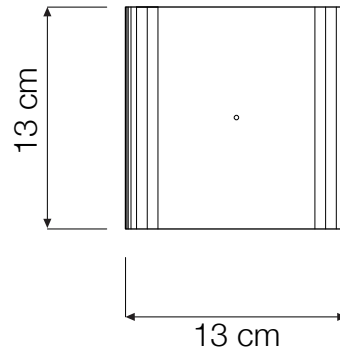

## WALL LAMP

**Punto luce** (13 x 13 x 13 cm) max 100W | R7S  
Equivalent W dimmable LED bulbs compatible | rec. LED 20W

Led color temperature recommended:  
neutral white 4200 °K / warm white 2700 °K