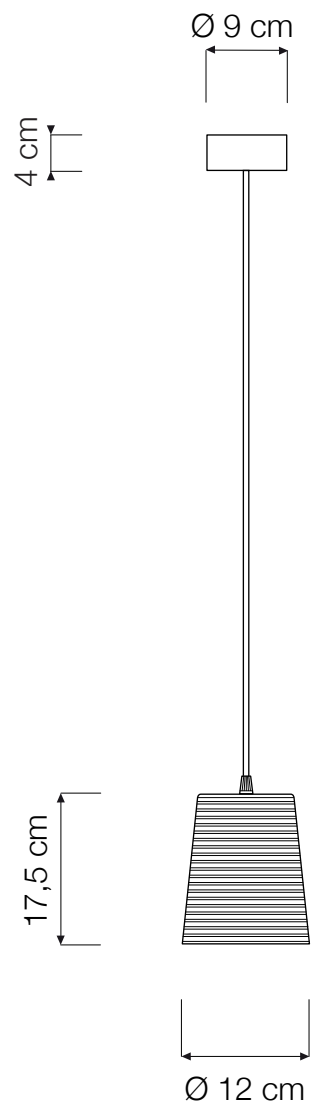

PAINT STRIPE PENDANT

Paint stripe (Ø 12 cm x 17,5 cm) max 30W | E14 (230V) - E12 (120V)
Equivalent W dimmable LED bulbs compatible | rec. LED 6W

Led color temperature recommended:
neutral white 4200 °K / warm white 2700 °K

MATERIALS

Laprene, resin, viscose, 100% wool

COLOR

INCLUDES 130 CM CORD AND LAPRENE (RUBBER) CEILING CANOPY.
BULBS ARE NOT INCLUDED.

RECYCLED CARDBOARD

PROUDLY DESIGNED AND MADE
IN ROME | ITALY

RESPONSIBLE HANDMADE
QUALITY