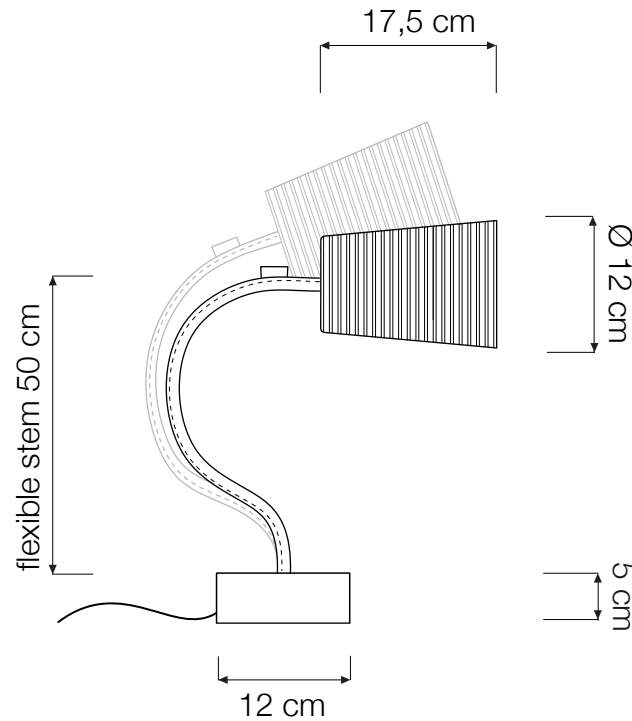

# PAINT T STRIPE

## TABLE LAMP

**Paint T stripe** (Ø 12 cm x 17,5 cm) max 30W | E14 (230V) - E12 (120V)  
LED bulbs compatible | rec. LED 6W

Led color temperature recommended:  
neutral white 4200 °K / warm white 2700 °K

### BASE/STEM COLOR

INCLUDES 200 CM CORD AND SWITCH.  
BULBS ARE NOT INCLUDED.

AVAILABLE WITH ELECTRONIC [LED DIMMER](#).

RECYCLED CARDBOARD

PROUDLY DESIGNED AND MADE  
IN ROME | ITALY

RESPONSIBLE HANDMADE  
QUALITY