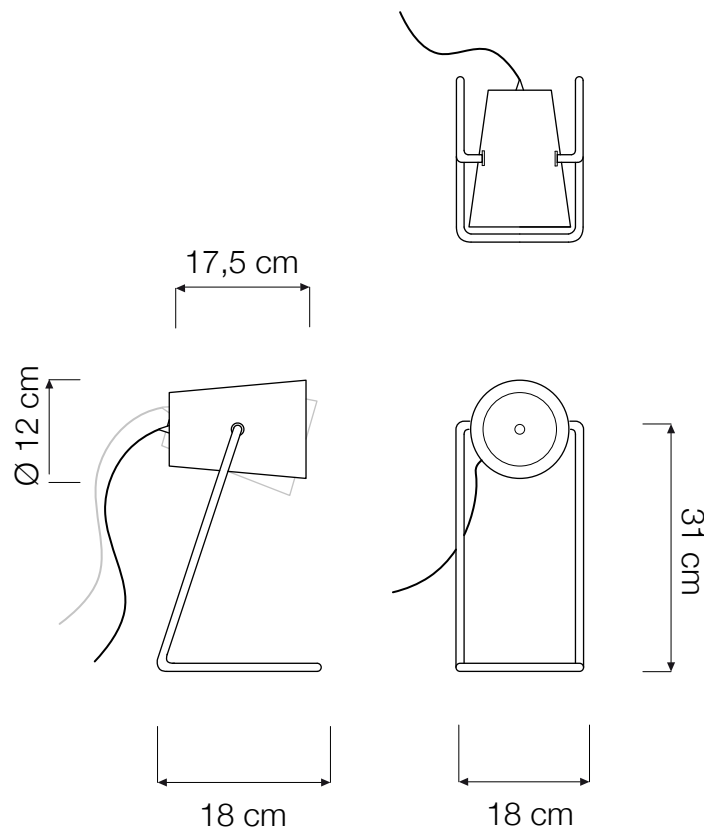

# PAINT T TABLE LAMP

Paint T (Ø 12 cm x 17,5 cm) max 30W | E14 (230V) - E12 (120V)  
LED bulbs compatible | rec. LED 6W

Led color temperature recommended:  
neutral white 4200 °K / warm white 2700 °K