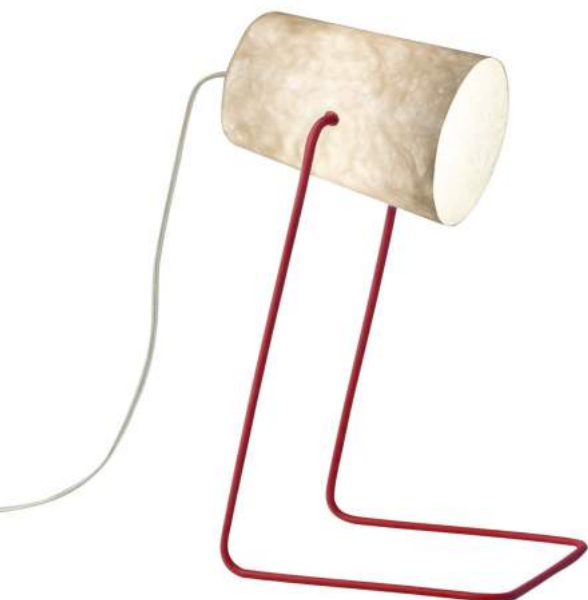

# PAINT T TABLE LAMP

Paint T (Ø 12 cm x 17,5 cm) max 30W | E14 (230V) - E12 (120V)  
LED bulbs compatible | rec. LED 6W

Led color temperature recommended:  
neutral white 4200 °K / warm white 2700 °K

## MATERIALS

Paint T nebula: steel, nebulite (fiberglass)  
Paint T lavagna: steel, nebulite, blackboard effect resin  
Paint T cemento: steel, nebulite, cement effect paint

### COLOR

○ white (transparent)

## BICOLOR VERSION