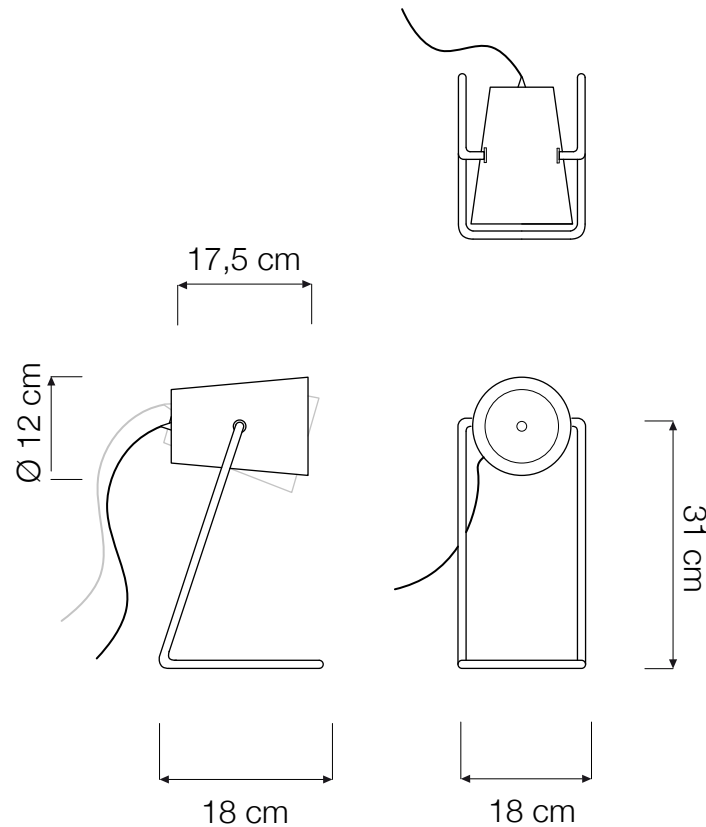

PAINT T TABLE LAMP

Paint T (Ø 12 cm x 17,5 cm) max 30W | E14 (230V) - E12 (120V)
LED bulbs compatible | rec. LED 6W

Led color temperature recommended:
neutral white 4200 °K / warm white 2700 °K

MATERIALS