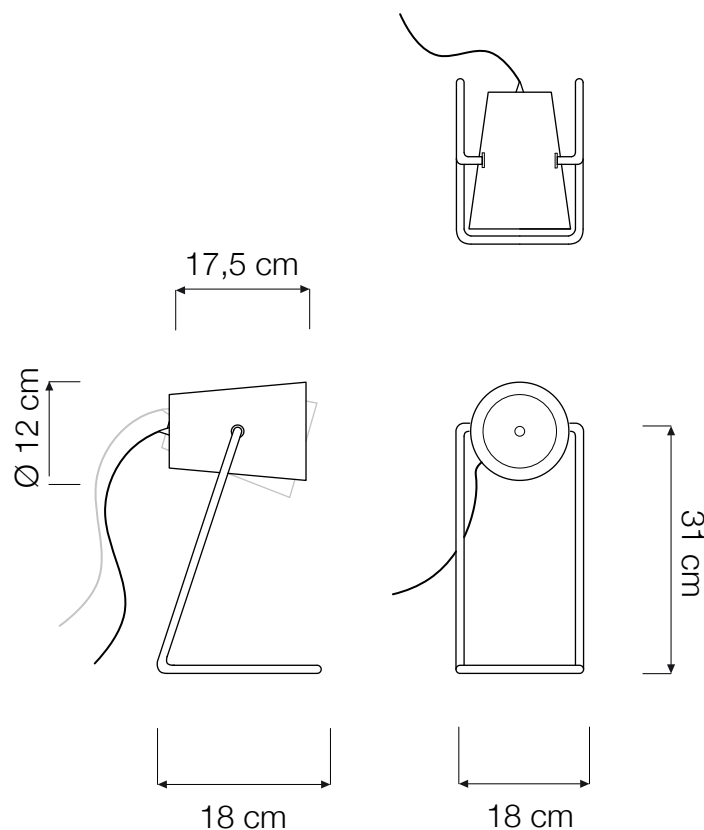

PAINT T TABLE LAMP

Paint T (Ø 12 cm x 17,5 cm) max 30W | E14 (230V) - E12 (120V)
LED bulbs compatible | rec. LED 6W

Led color temperature recommended:
neutral white 4200 °K / warm white 2700 °K

MATERIALS