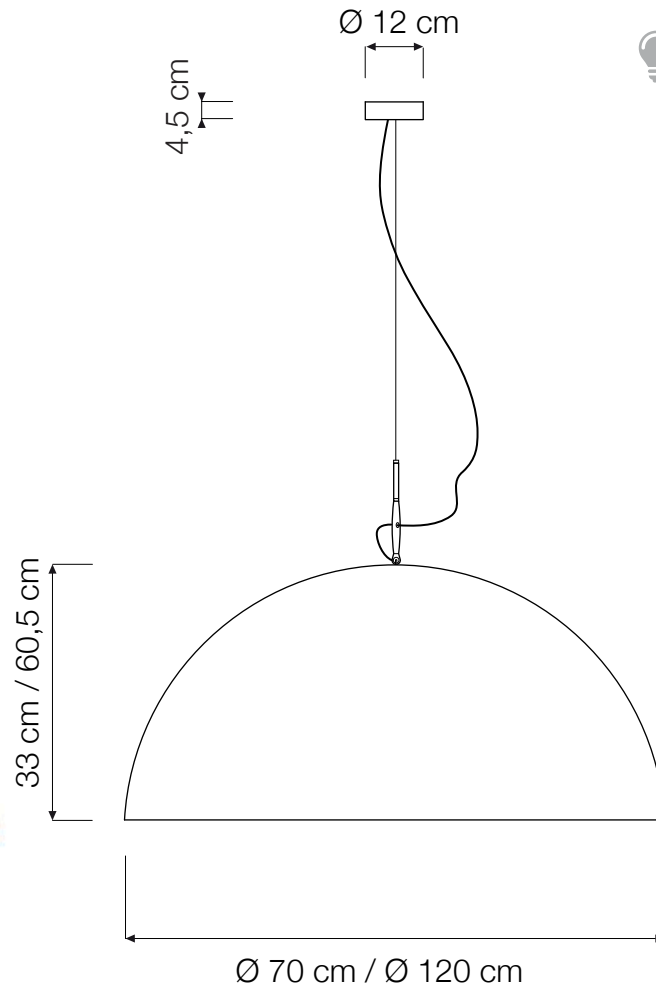

MEZZA LUNA 1/2

PENDANT Ø 70/120

Mezza luna 1 (Ø 70 cm) max 100W | E27 (230V) - E26 (120V)
Equivalent W dimmable LED bulbs compatible | rec. LED 13W

Mezza luna 2 (Ø 120 cm) max 100W | E27 (230V) - E26 (120V)
Equivalent W dimmable LED bulbs compatible | rec. LED 20W

Led color temperature recommended:
neutral white 4200 °K / warm white 2700 °K

MATERIALS

Mezza luna 1/2: laprene, nebulite (fiberglass), steel
Mezza luna 1/2 nebulite: laprene, nebulite, steel
Mezza luna 1/2 lavagna: laprene, nebulite, nylon, blackboard effect resin
Mezza luna 1/2 cemento: laprene, nebulite, nylon, cement effect paint

TRANSPARENT VERSION

COLOR

BICOLOR VERSION

OUTER COLOR

INNER COLOR

INCLUDES 130 CM CORD AND LAPRENE (RUBBER) CEILING CANOPY.
CUSTOM CORD LENGTHS ARE AVAILABLE FOR AN ADDITIONAL CHARGE.
BULBS ARE NOT INCLUDED.