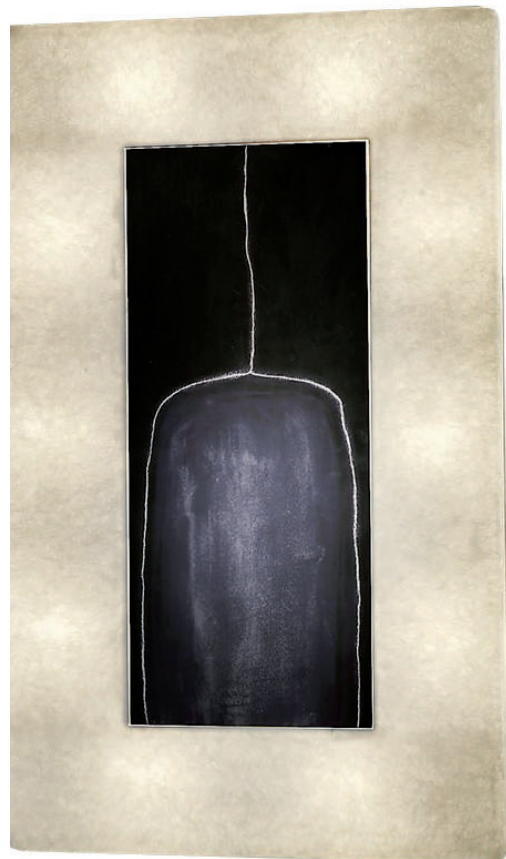

LUNAR BOTTLE 2

WALL LAMP

Lunar bottle 2 (150 x 90 x 12 cm) max 10 x 20W | E14 (230V) - E12 (120V)
Equivalent W dimmable LED bulbs compatible | rec. LED 10 x 3,5W

Led color temperature recommended:
neutral white 4200 °K / warm white 2700 °K

MATERIALS

Nebulite (fiberglass), c-print

COLOR

white

BULBS ARE NOT INCLUDED.

RECYCLED CARDBOARD

PROUDLY DESIGNED AND MADE
IN ROME | ITALY

RESPONSIBLE HANDMADE
QUALITY