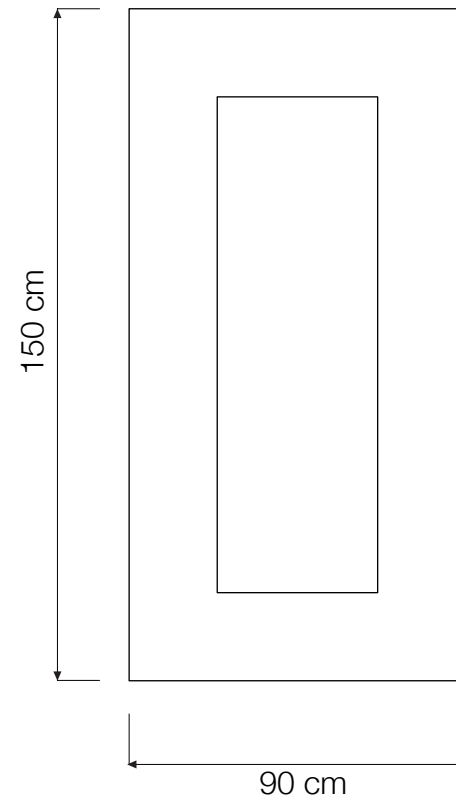

LUNAR BOTTLE 2

WALL LAMP

Lunar bottle 2 (150 x 90 x 12 cm) max 10 x 20W | E14 (230V) - E12 (120V)
Equivalent W dimmable LED bulbs compatible | rec. LED 10 x 3,5W

Led color temperature recommended:
neutral white 4200 °K / warm white 2700 °K

MATERIALS

Nebulite (fiberglass), c-print

COLOR

white

BULBS ARE NOT INCLUDED.

RECYCLED CARDBOARD

PROUDLY DESIGNED AND MADE
IN ROME | ITALY

RESPONSIBLE HANDMADE
QUALITY