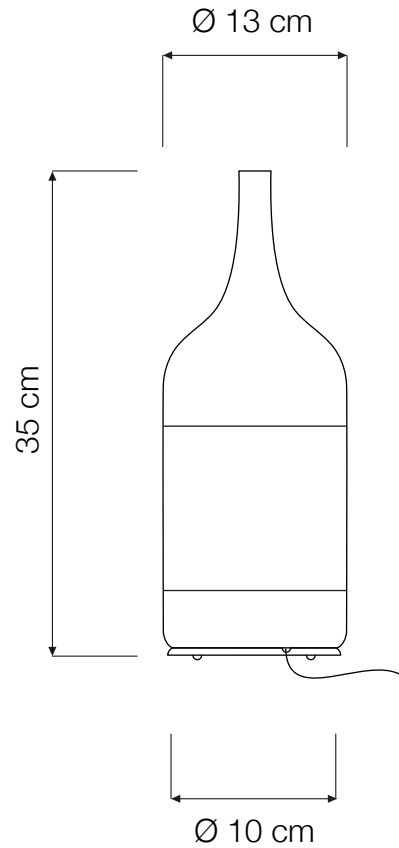

## TABLE LAMP

**Luce liquida 1** (Ø 13 x 35 cm) max 40W | E14 (230V) - E12 (120V)  
LED bulbs compatible | rec. LED 6W

Led color temperature recommended:  
neutral white 4200 °K / warm white 2700 °K

### COLOR

INCLUDES 200 CM CORD AND SWITCH.  
BULBS ARE NOT INCLUDED.

AVAILABLE WITH ELECTRONIC [LED DIMMER](#).

RECYCLED CARDBOARD

PROUDLY DESIGNED AND MADE  
IN ROME | ITALY

RESPONSIBLE HANDMADE  
QUALITY