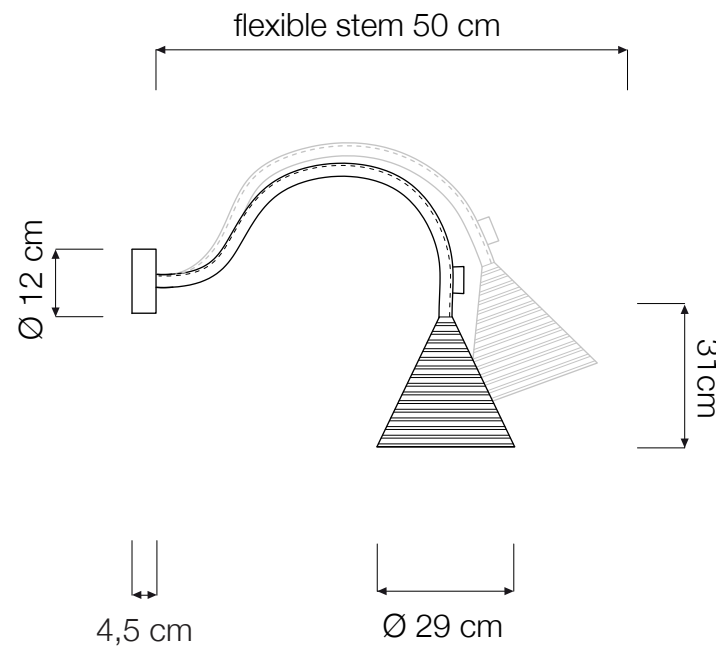

JAZZ A STRIPE

WALL LAMP

Jazz A stripe (Ø 29 cm x 31 cm) max 40W | E14 (230V) - E12 (120V)
Equivalent W dimmable LED bulbs compatible | rec. LED 8W

Led color temperature recommended:
neutral white 4200 °K / warm white 2700 °K

MATERIAL

Laprene, steel, nylon, nebulite (fiberglass), 100% wool

CANOPY COLOR

BASE/STEM COLOR

BULBS ARE NOT INCLUDED.

RECYCLED CARDBOARD

PROUDLY DESIGNED AND MADE
IN ROME | ITALY

RESPONSIBLE HANDMADE
QUALITY