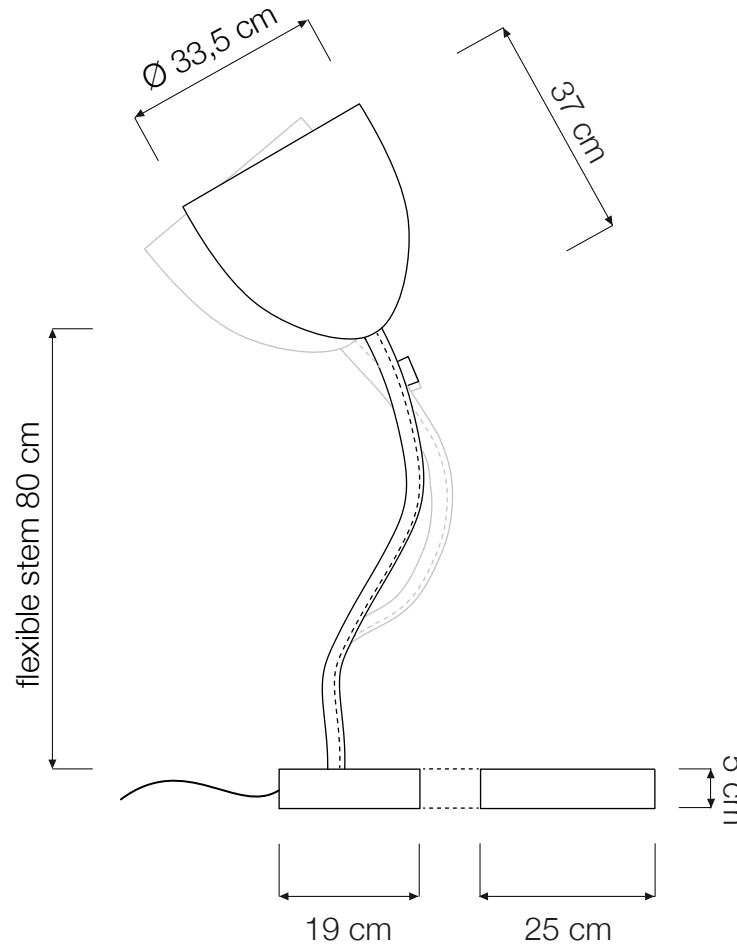

FLOWER CEMENTO

FLOOR LAMP

Flower cemento (Ø 33,5 cm x 37 cm) max 70W | E27 (230V) - E26 (120V)
LED bulbs compatible | rec. LED 13W

Led color temperature recommended:
neutral white 4200 °K / warm white 2700 °K

MATERIALS

steel, nebulite (fiberglass), nylon, cast-iron, cement effect paint

OUTER COLOR

● grey (concrete)

BASE/STEM COLOR

○ white

INNER COLOR

● red

INCLUDES 200 CM CORD AND FOOT-SWITCH.
BULBS ARE NOT INCLUDED.

CUSTOM RAL COLORS ARE AVAILABLE FOR AN ADDITIONAL CHARGE.

AVAILABLE WITH ELECTRONIC [LED DIMMER](#).

RECYCLED CARDBOARD

PROUDLY DESIGNED AND MADE
IN ROME | ITALY