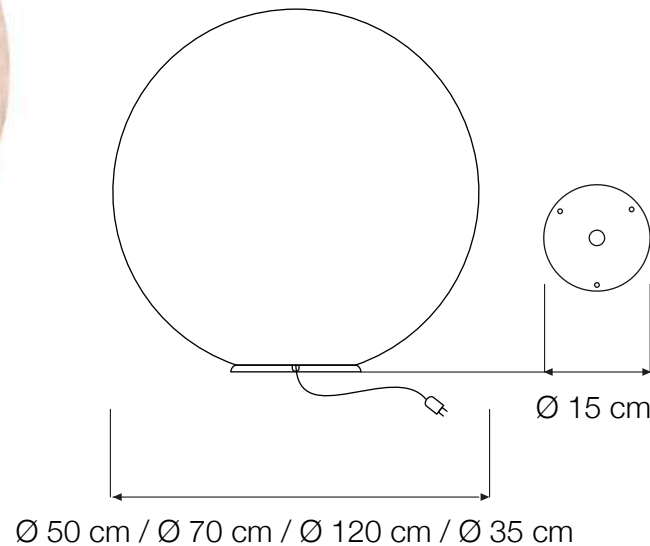

EX.MOON 1/2/3/35

OUTDOOR LAMP Ø 50/70/120/35

Ex.moon 1 (Ø 50 cm) max 70W | E27 (230V) - E26 (120V)
Equivalent W dimmable LED bulbs compatible | rec. LED 13W
IP 65

Ex.moon 2 (Ø 70 cm) max 100W | E27 (230V) - E26 (120V)
Equivalent W dimmable LED bulbs compatible | rec. LED 20W
IP 65

Ex.moon 3 (Ø 120 cm) max 100W | E27 (230V) - E26 (120V)
Equivalent W dimmable LED bulbs compatible | rec. LED 30W
IP 65

Ex.moon 35 (Ø 35 cm) max 50W | E27 (230V) - E26 (120V)
Equivalent W dimmable LED bulbs compatible | rec. LED 13W
IP 65

Led color temperature recommended:
neutral white 4200 °K / warm white 2700 °K

MATERIALS

Nebulite (fiberglass), laprene

COLOR

white

INCLUDES 200 CM CORD WITH PLUG.
BULBS ARE NOT INCLUDED.

RECYCLED CARDBOARD

PROUDLY DESIGNED AND MADE
IN ROME | ITALY