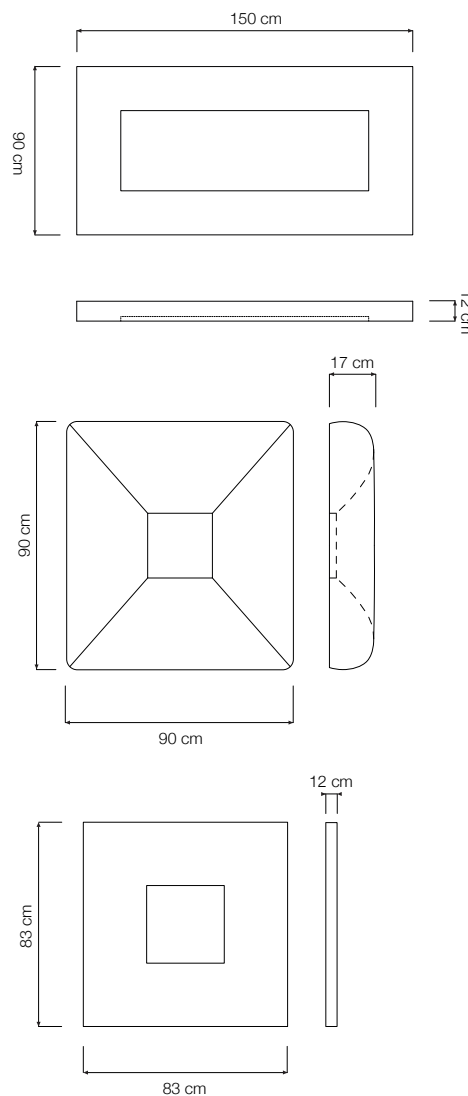

EGO 1/2/3 WALL LAMP

Ego 1 (90 x 90 x 17 cm) max 4 x 20W hal-eco | E14 (230V) - E12 (120V)
Equivalent W dimmable LED bulbs compatible | rec. LED 4 x 6W

Ego 2 (150 x 90 x 12 cm) max 10 x 20W hal-eco | E14 (230V) - E12 (120V)
Equivalent W dimmable LED bulbs compatible | rec. LED 10 x 3,5W

Ego 3 (83 x 83 x 12 cm) max 4 x 20W hal-eco | E14 (230V) - E12 (120V)
Equivalent W dimmable LED bulbs compatible | rec. LED 4 x 6W

Led color temperature recommended:
neutral white 4200 °K / warm white 2700 °K

MATERIALS

Nebulite (fiberglass), mirror

COLOR

○ white

BULBS ARE NOT INCLUDED.

RECYCLED CARDBOARD

PROUDLY DESIGNED AND MADE
IN ROME | ITALY

RESPONSIBLE HANDMADE
QUALITY