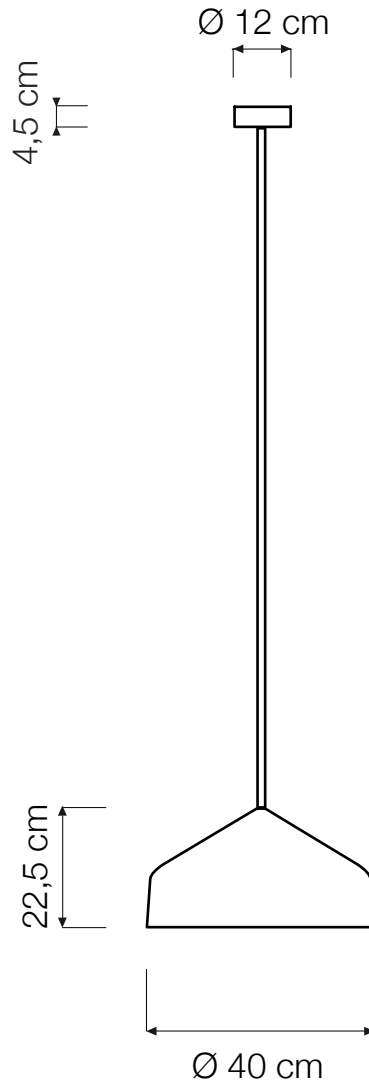

# CYRCUS PENDANT

**Cyrcus** (Ø 40 cm x 22,5 cm) max 70W | E27 (230V) - E26 (120V)  
Equivalent W dimmable LED bulbs compatible | rec. LED 13W

Led color temperature recommended:  
neutral white 4200 °K / warm white 2700 °K

### COLOR

○ white (transparent)