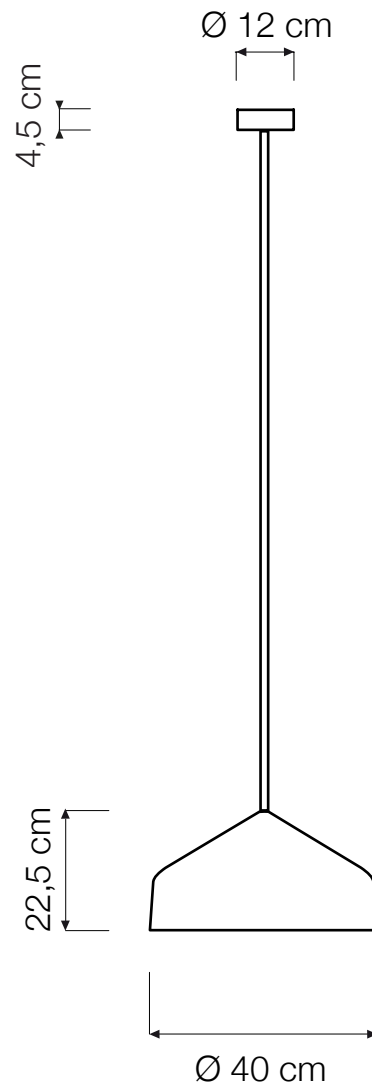

CYRCUS PENDANT

Cyrcus (Ø 40 cm x 22,5 cm) max 70W | E27 (230V) - E26 (120V)
Equivalent W dimmable LED bulbs compatible | rec. LED 13W

Led color temperature recommended:
neutral white 4200 °K / warm white 2700 °K

COLOR

○ white (transparent)

BICOLOR VERSION

OUTER COLOR

● grey (concrete)
● black (blackboard)

INNER COLOR

● red ● gold
● orange ● bronze
● turquoise ● silver
○ white
● blue
● magenta

INCLUDES 130 CM CORD, TEXTILE CABLE COVER AND LAPRENE (RUBBER) CEILING CANOPY. CUSTOM CORD LENGTHS ARE AVAILABLE FOR AN ADDITIONAL CHARGE. BULBS ARE NOT INCLUDED.