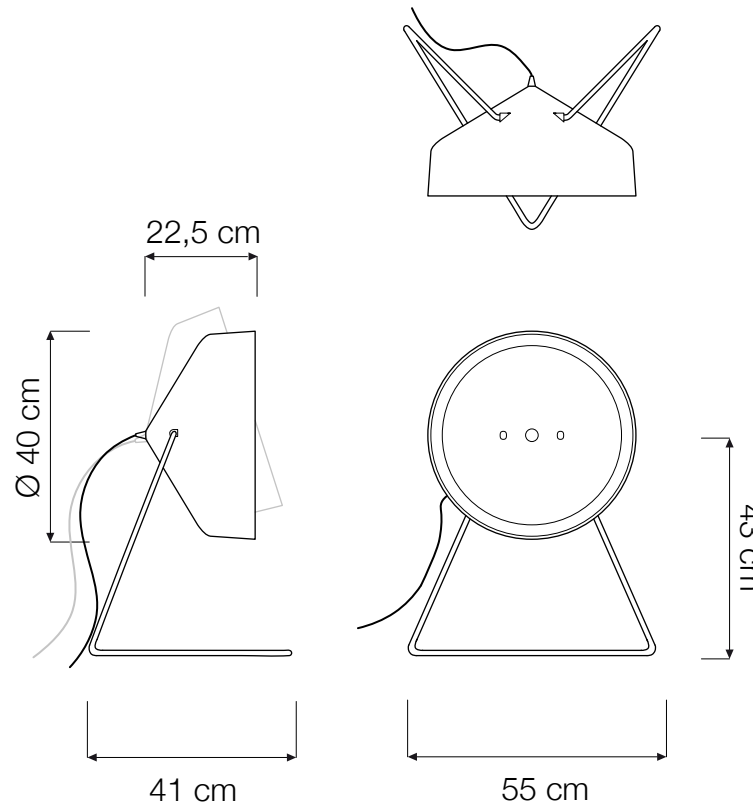

CYRCUS F

FLOOR LAMP

Cyrcus F (Ø 40 cm x 22,5 cm) max 70W | E27 (230V) - E26 (120V)
LED bulbs compatible | rec. LED 13W

Led color temperature recommended:
neutral white 4200 °K / warm white 2700 °K

MATERIALS

Cyrcus F nebula: steel, nebulite (fiberglass)
Cyrcus F lavagna: steel, nebulite, blackboard effect resin
Cyrcus F cemento: steel, nebulite, cement effect paint

TRANSPARENT VERSION

COLOR

○ white (transparent)