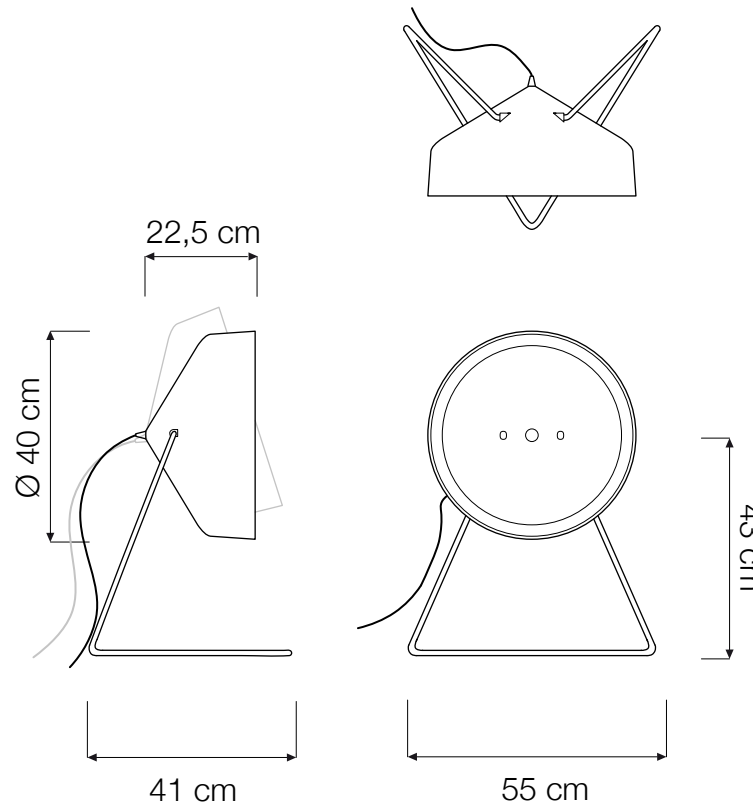

## FLOOR LAMP

**Cyrcus F** (Ø 40 cm x 22,5 cm) max 70W | E27 (230V) - E26 (120V)  
LED bulbs compatible | rec. LED 13W

Led color temperature recommended:  
neutral white 4200 °K / warm white 2700 °K

#### COLOR

 white (transparent)