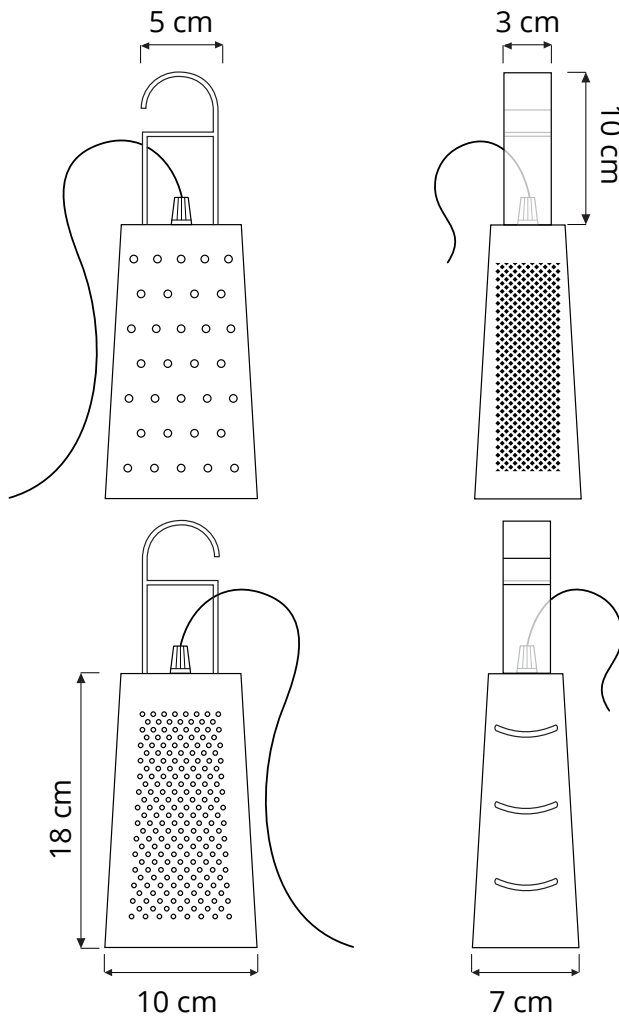

CACIO&PEPE

TABLE/WALL LAMP

Cacio&Pepe (7x10x18 cm) max 8W | E14 (230V) - E12 (120V)
LED bulbs compatible | rec. LED 6W

Led color temperature recommended:
neutral white 4200 °K / warm white 2700 °K

MATERIALS

Polycarbonate, laprene

CANOPY COLOR

- yellow
- blue
- red
- white
- grey
- neutral

CABLE COLOR

- transparent
- gold
- white
- white/black
- red
- white/red
- yellow
- blue
- orange fluo

INCLUDES 250 CM CORD AND SWITCH.
BULBS ARE NOT INCLUDED.

AVAILABLE WITH ELECTRONIC [LED DIMMER](#).

RECYCLED CARDBOARD

PROUDLY DESIGNED AND MADE
IN ROME | ITALY

RESPONSIBLE HANDMADE
QUALITY

WET CLOTH RECOMMENDED
CLEANING

USE IN DRY LOCATION ONLY

DESIGNED TO RECYCLE