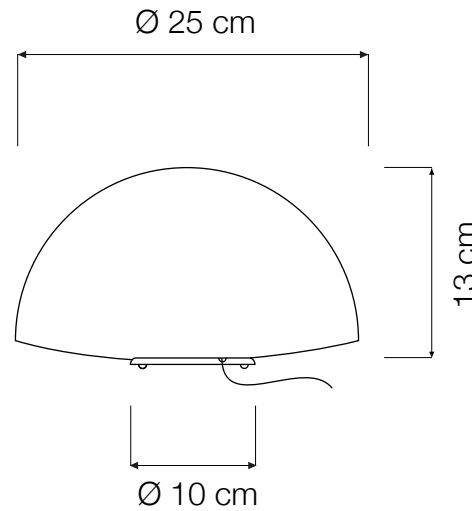

# BUTTON T

TABLE LAMP Ø 25

**Button T** (Ø 25 cm) max 40W | E14 (230V) - E12 (120V)  
Equivalent W dimmable LED bulbs compatible | rec. LED 8W

Led color temperature recommended:  
neutral white 4200 °K / warm white 2700 °K

### COLOR

INCLUDES 200 CM CORD AND SWITCH.  
BULBS ARE NOT INCLUDED.

AVAILABLE WITH ELECTRONIC [LED DIMMER](#).

RECYCLED CARDBOARD

PROUDLY DESIGNED AND MADE  
IN ROME | ITALY

RESPONSIBLE HANDMADE  
QUALITY