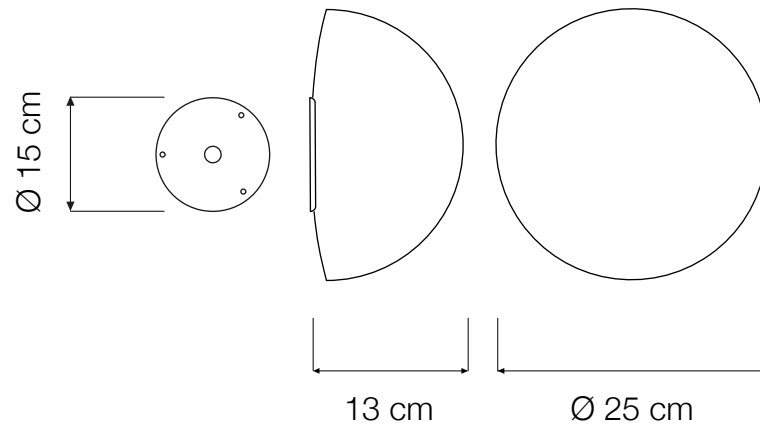

BUTTON OUT

OUTDOOR LAMP

Button out (Ø 25 cm) max 40W | E14 (230V) - E12 (120V)
LED bulbs compatible | rec. LED 8W
IP 65

Led color temperature recommended:
neutral white 4200 °K / warm white 2700 °K

MATERIALS