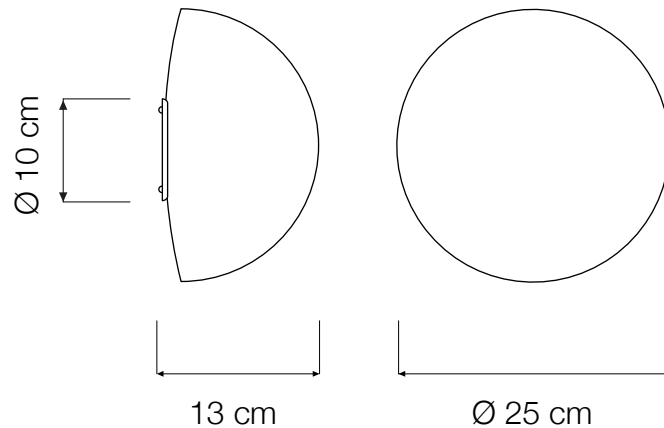

BUTTON

WALL LAMP Ø 25

Button (Ø 25 cm) max 40W | E14 (230V) - E12 (120V)
Equivalent W dimmable LED bulbs compatible | rec. LED 8W

Led color temperature recommended:
neutral white 4200 °K / warm white 2700 °K