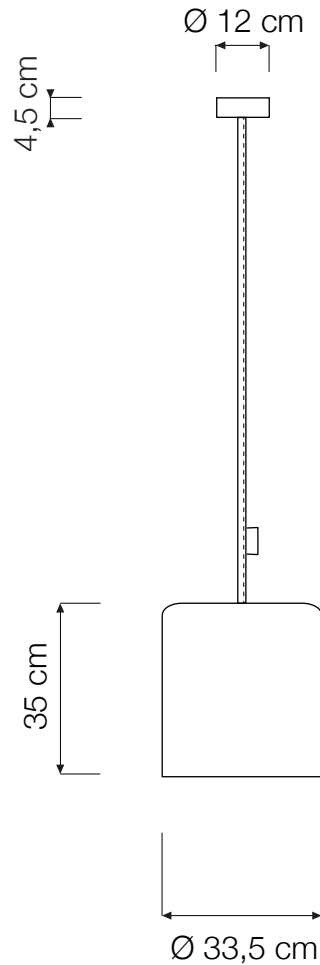

# BIN PENDANT

Bin (Ø 33,5 cm x 35 cm) max 70W | E27 (230V) - E26 (120V)  
Equivalent W dimmable LED bulbs compatible | rec. LED 13W

Led color temperature recommended:  
neutral white 4200 °K / warm white 2700 °K

### COLOR

○ white (transparent)