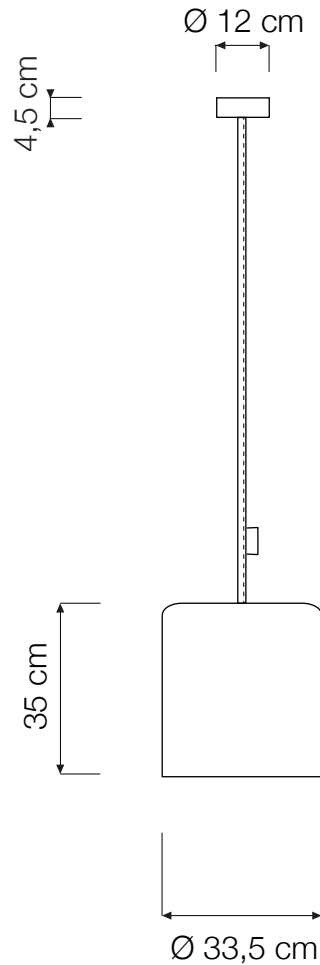

BIN PENDANT

Bin (Ø 33,5 cm x 35 cm) max 70W | E27 (230V) - E26 (120V)
Equivalent W dimmable LED bulbs compatible | rec. LED 13W

Led color temperature recommended:
neutral white 4200 °K / warm white 2700 °K

○ white (transparent)

BICOLOR VERSION

OUTER COLOR

● grey (concrete)
● black (blackboard)

INNER COLOR

● red ● gold
● orange ● bronze
● turquoise ● silver
○ white
● blue
● magenta

INCLUDES 130 CM CORD, TEXTILE CABLE COVER AND LAPRENE (RUBBER) CEILING CANOPY. CUSTOM CORD LENGTHS ARE AVAILABLE FOR AN ADDITIONAL CHARGE. BULBS ARE NOT INCLUDED.