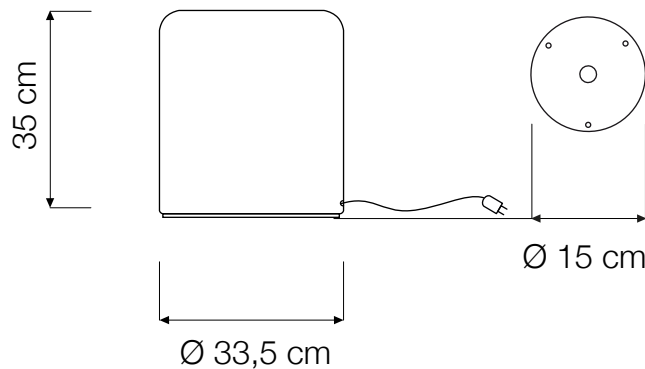

BIN F NEBULA OUT

OUTDOOR LAMP

Bin F nebula out (Ø 33,5 cm x 35 cm) max 70W | E27 (230V) - E26 (120V)
Equivalent W dimmable LED bulbs compatible | rec. LED 13W
IP 65

Led color temperature recommended:
neutral white 4200 °K / warm white 2700 °K

MATERIALS

Nebulite (fiberglass), laprene

COLOR

white

INCLUDES 200 CM CORD WITH PLUG.
BULBS ARE NOT INCLUDED.

RECYCLED CARDBOARD

PROUDLY DESIGNED AND MADE
IN ROME | ITALY

RESPONSIBLE HANDMADE
QUALITY