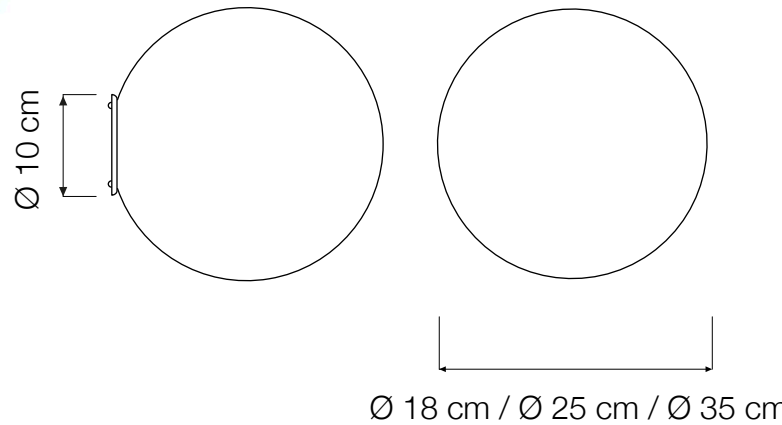

# A.MOON MICRO/1/2

WALL LAMP Ø 18/25/35

**A.moon micro** (Ø 18 cm) max 8W | E14 (230V) - E12 (120V)  
Equivalent W dimmable LED bulbs compatible | rec. LED 6W

**A.moon 1** (Ø 25 cm) max 40W | E14 (230V) - E12 (120V)  
Equivalent W dimmable LED bulbs compatible | rec. LED 8W

**A.moon 2** (Ø 35 cm) max 50W | E27 (230V) - E26 (120V)  
Equivalent W dimmable LED bulbs compatible | rec. LED 13W

Led color temperature recommended:  
neutral white 4200 °K / warm white 2700 °K