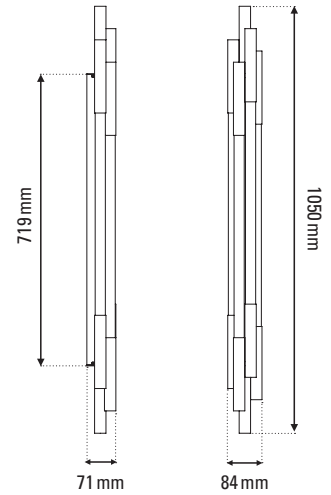

Its Thyme

ORG w 1050

de Sebastian Summa

FICHE TECHNIQUE TECHNICAL SHEET

APPLIQUE

WALL LAMP

Matériaux Material	Aluminium, verre, acrylique Aluminum, glass, acrylic
Poids Weight	3 Kg
Emballage Packaging	995 x 355 x 100 mm
IP IP	20

Tension Voltage	220/240V
Classe Class	1
Watt Watt	12W
Source Source	INTEGRATED LED 2700K
Lumens Lumens output	1200 lm (installed value)
Driver Driver	Driver fourni (155 x 54 x 20 mm) Dimmable TRIAC 1,25A / 24V / 30W Driver supplied (155 x 54 x 20 mm) TRIAC dimmable 1,25A / 24V / 30W
Câble Wire	NA
Interrupteur Switch	NA
Fiches Plug	NA