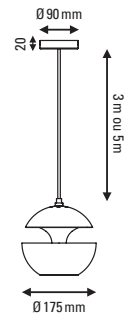

Its Thyme

HERE COMES THE SUN 175

de Bertrand Balas

FICHE TECHNIQUE

TECHNICAL SHEET

SUSPENSION

PENDANT LAMP

Matériaux
Material

Acier
Steel

Poids
Weight

1 kg

Embase
Base

Ø90 mm

Emballage
Packaging

210×210×220 mm

IP
IP

20

Tension
Voltage

230V

Classe
Class

2

Watt
Watt

28W

Type d'ampoule
Bulb type

G9 LED (Ampoule non fournie)
(Bulb not included)

Lumens
Lumens output

Driver
Driver

NA

Câble
Wire

Câble coaxial, longueur : 3 m ou 5 m
Coaxial cable, length : 3 m or 5 m

Interrupteur
Switch

NA

Fiches
Plug

NA

EXTÉRIEUR OUTSIDE

Black

White

INTÉRIEUR INSIDE

COPPER

WHITE

PINK-COPPER*

FONTE CAST

BLACK

WHITE

(En option | Optional)

CÂBLE WIRE

BLACK

WHITE

(En option | Optional)

*Dans la limite des stocks disponibles

*Within the limit of available stock

DCWéditions
PARIS