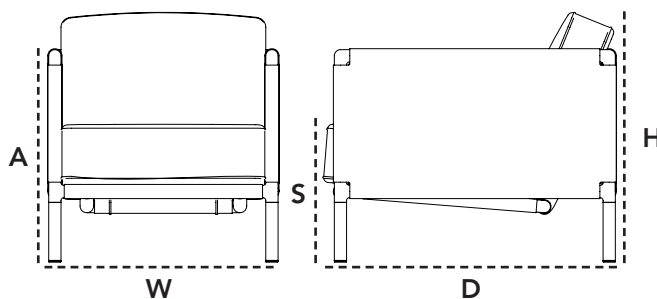

Dimensioner/Dimensions/Dimensionen

W	71cm	28"
D	91cm	35.8"
H	78cm	30.7"
S	43cm	17"
Wgt	17,4kg	38.4lbs

5571 Enocre, 2-seater sofa

Design by Foersom & Hiort-Lorenzen MDD

Its Thyme

BRAIG Dark grey/Bordeaux

ALAIG Dark grey/Lava grey

Dimensioner/Dimensions/Dimensionen

W	161cm	63.4"
D	91cm	35.9"
H	78cm	30.8"
S	43cm	17"
Wgt	37,77kg	83.3lbs

5570 Enocre, 3-seater sofa

Design by Foersom & Hiort-Lorenzen MDD

Its Thyme

BRAIG Dark grey/Bordeaux

Dimensioner/Dimensions/Dimensionen

W	221cm	87.1"
D	91cm	35.9"
H	78cm	30.8"
S	43cm	17"
Wgt	48,32cm	106.6lbs