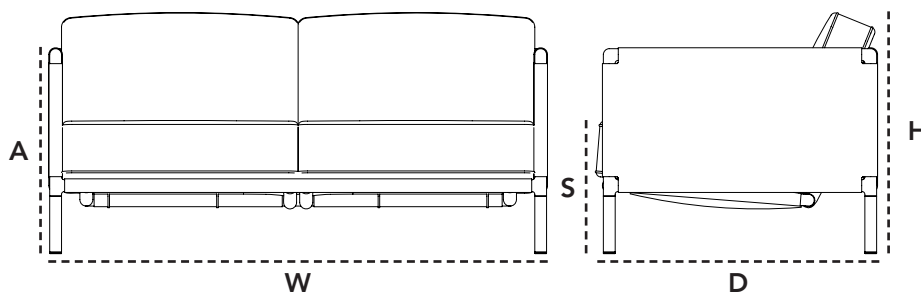

Dimensioner/Dimensions/Dimensionen

W	161cm	63.4"
D	91cm	35.9"
H	78cm	30.8"
S	43cm	17"
Wgt	37,77kg	83.3lbs